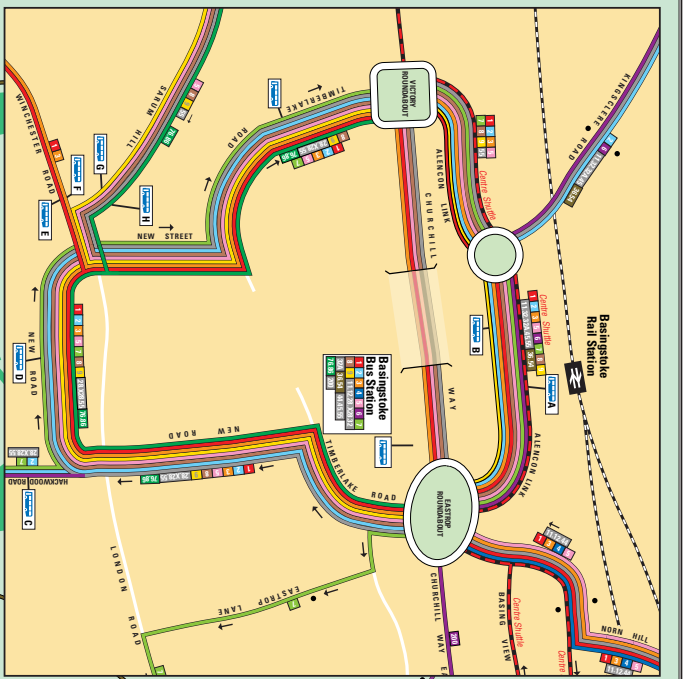

Stagecoach
for travel & fares information

call us: 0845 121 0190
click on: www.stagecoachbus.com/south
come in: Basingstoke Bus Station
at Festival Place

Basingstoke Network Map

Key

- Bus Route
- Bus Route - one way only
- Centre Shuttle service
- Monday to Friday / Sunday / Public Holidays
- Other road
- Motorway/Dual Carriageway
- National Rail Line
- Building
- Bus Stop
- Stairways only

© Copyright Hampshire County Council
Original Copyright Year 01283 9000
Updated 29/08/2008