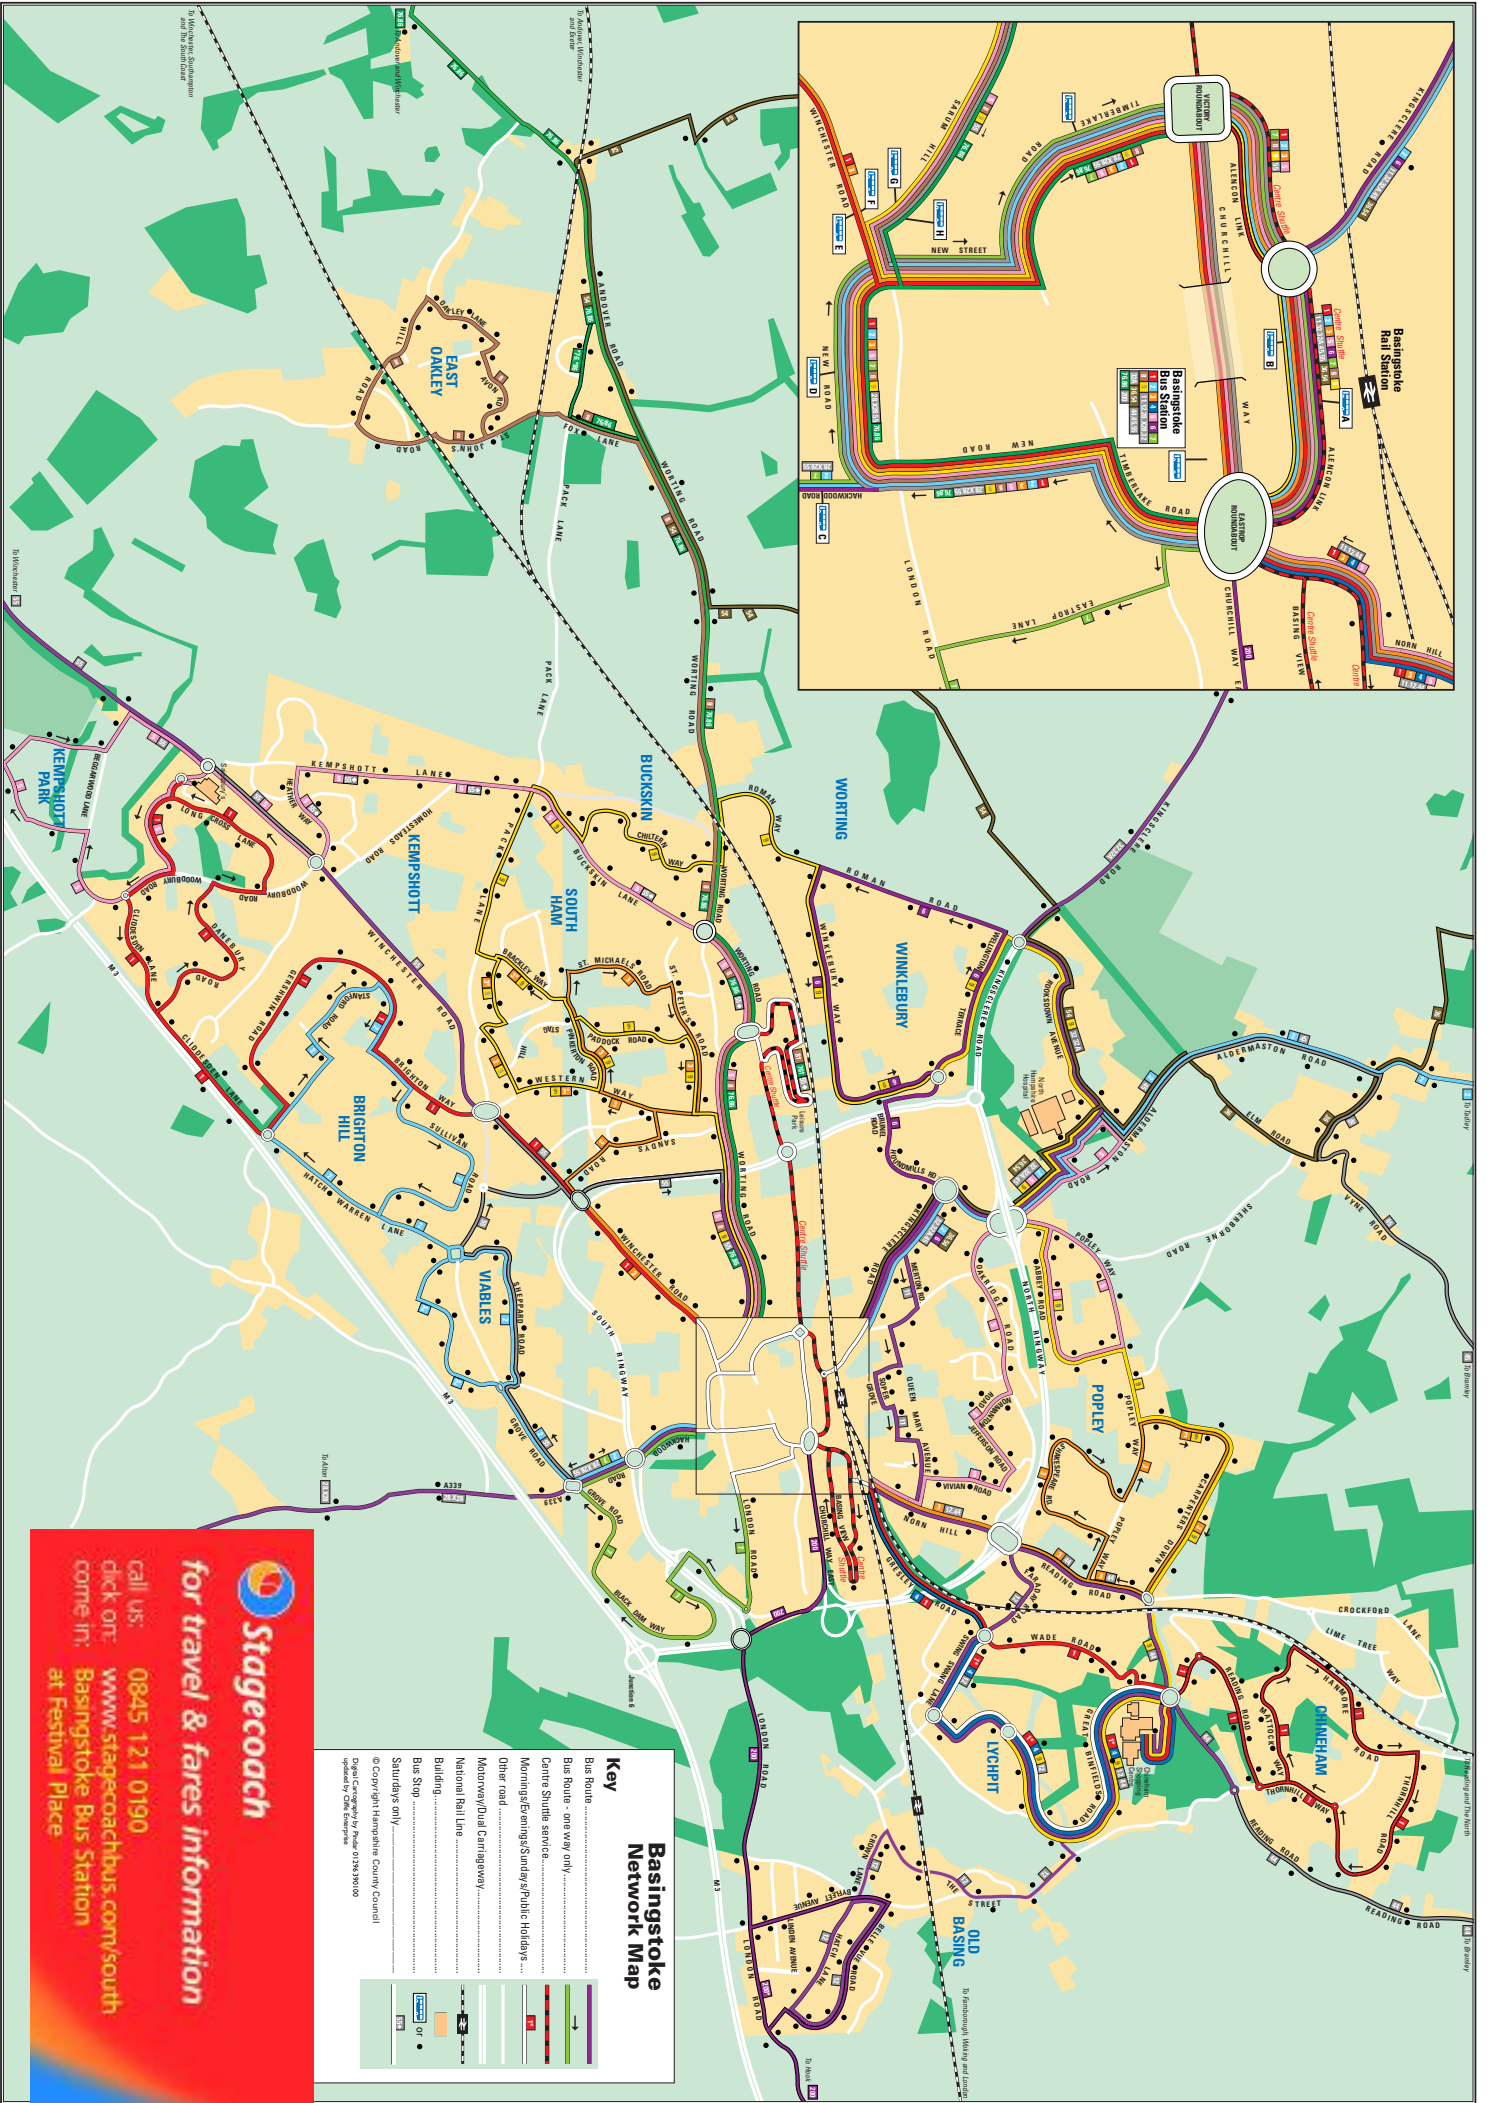

Stagecoach
for travel & fares information

call us: 0845 121 0190
click on: www.stagecoachbus.com/south
come in: Basingstoke Bus Station
at Festival Place

Basingstoke Network Map

Key

- Bus Route
- Bus Route - one way only
- Centre Shuttle service
- Monday to Friday / Sunday / Public Holidays
- Other road
- Motorway/Dual Carriageway
- National Rail Line
- Building
- Bus Stop
- Stairways only

© Copyright Hampshire County Council
Original Copyright Year 01283 9000
Updated 29/08/2008