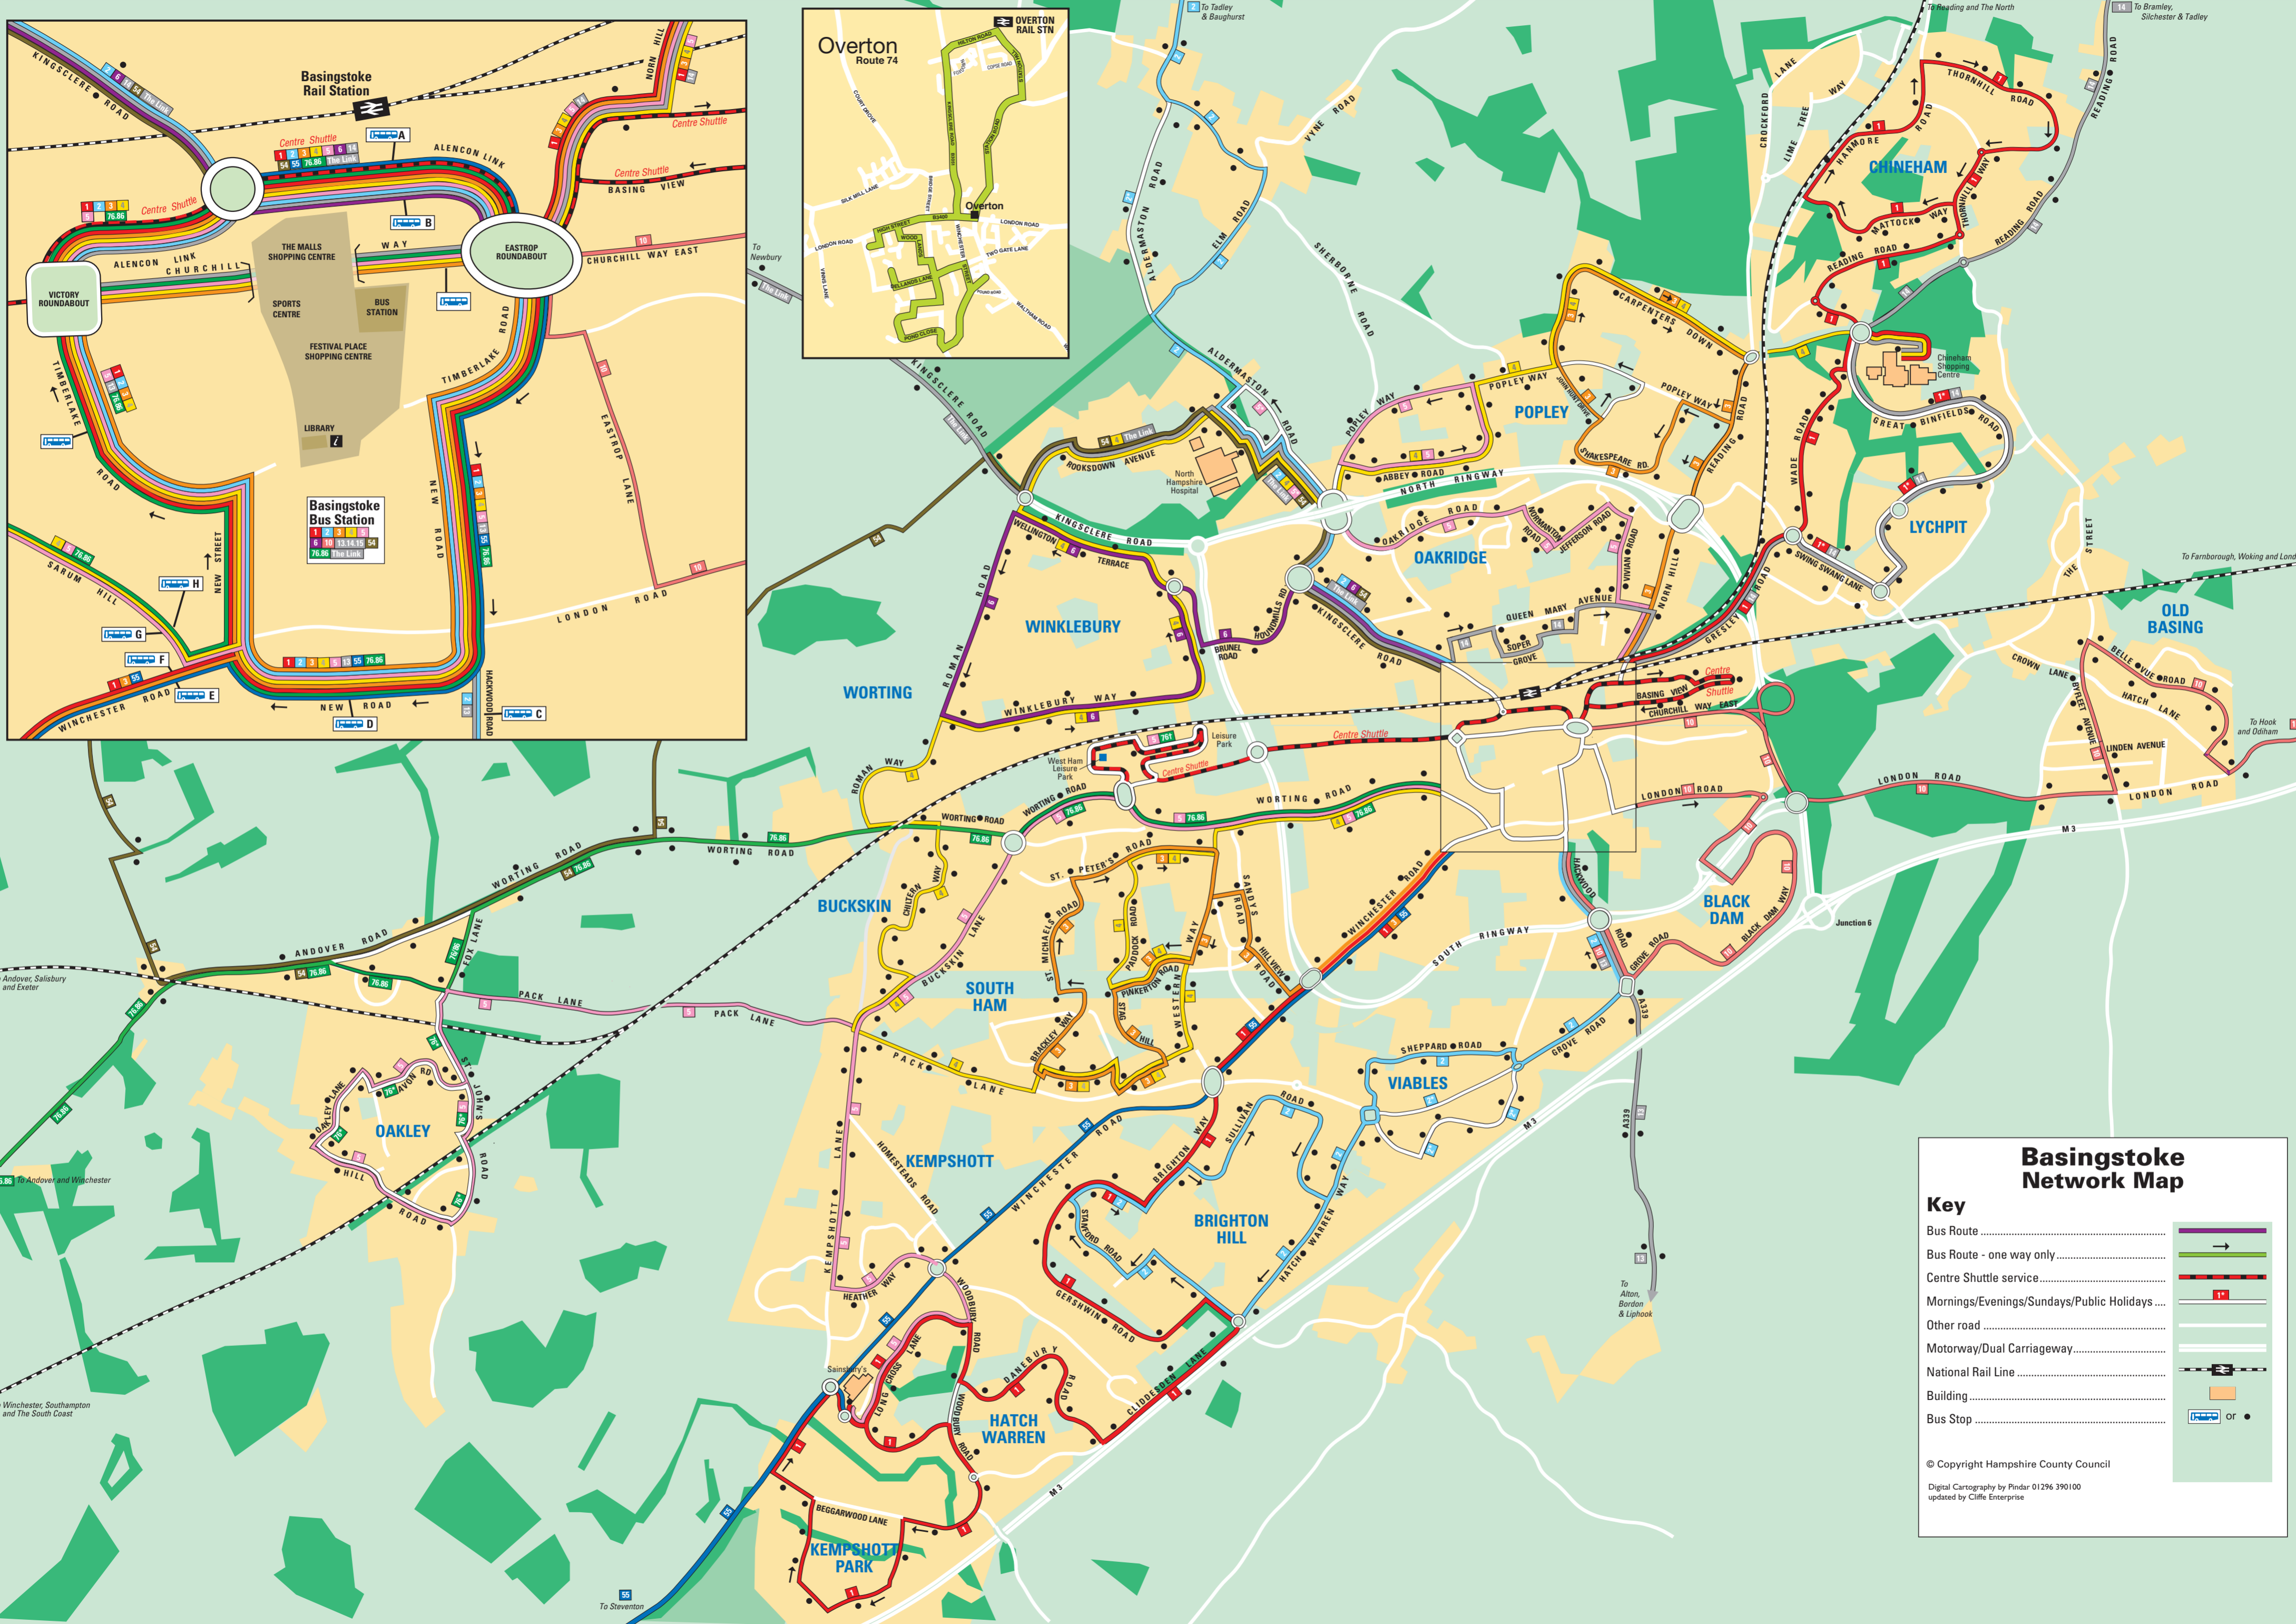

Basingstoke Network Map

Key

- Bus Route
- Bus Route - one way only
- Centre Shuttle service
- Mornings/Evenings/Sundays/Public Holidays
- Other road
- Motorway/Dual Carriageway
- National Rail Line
- Building
- Bus Stop

© Copyright Hampshire County Council
Digital Cartography by Pindar 01296 390100
updated by Cliffe Enterprise