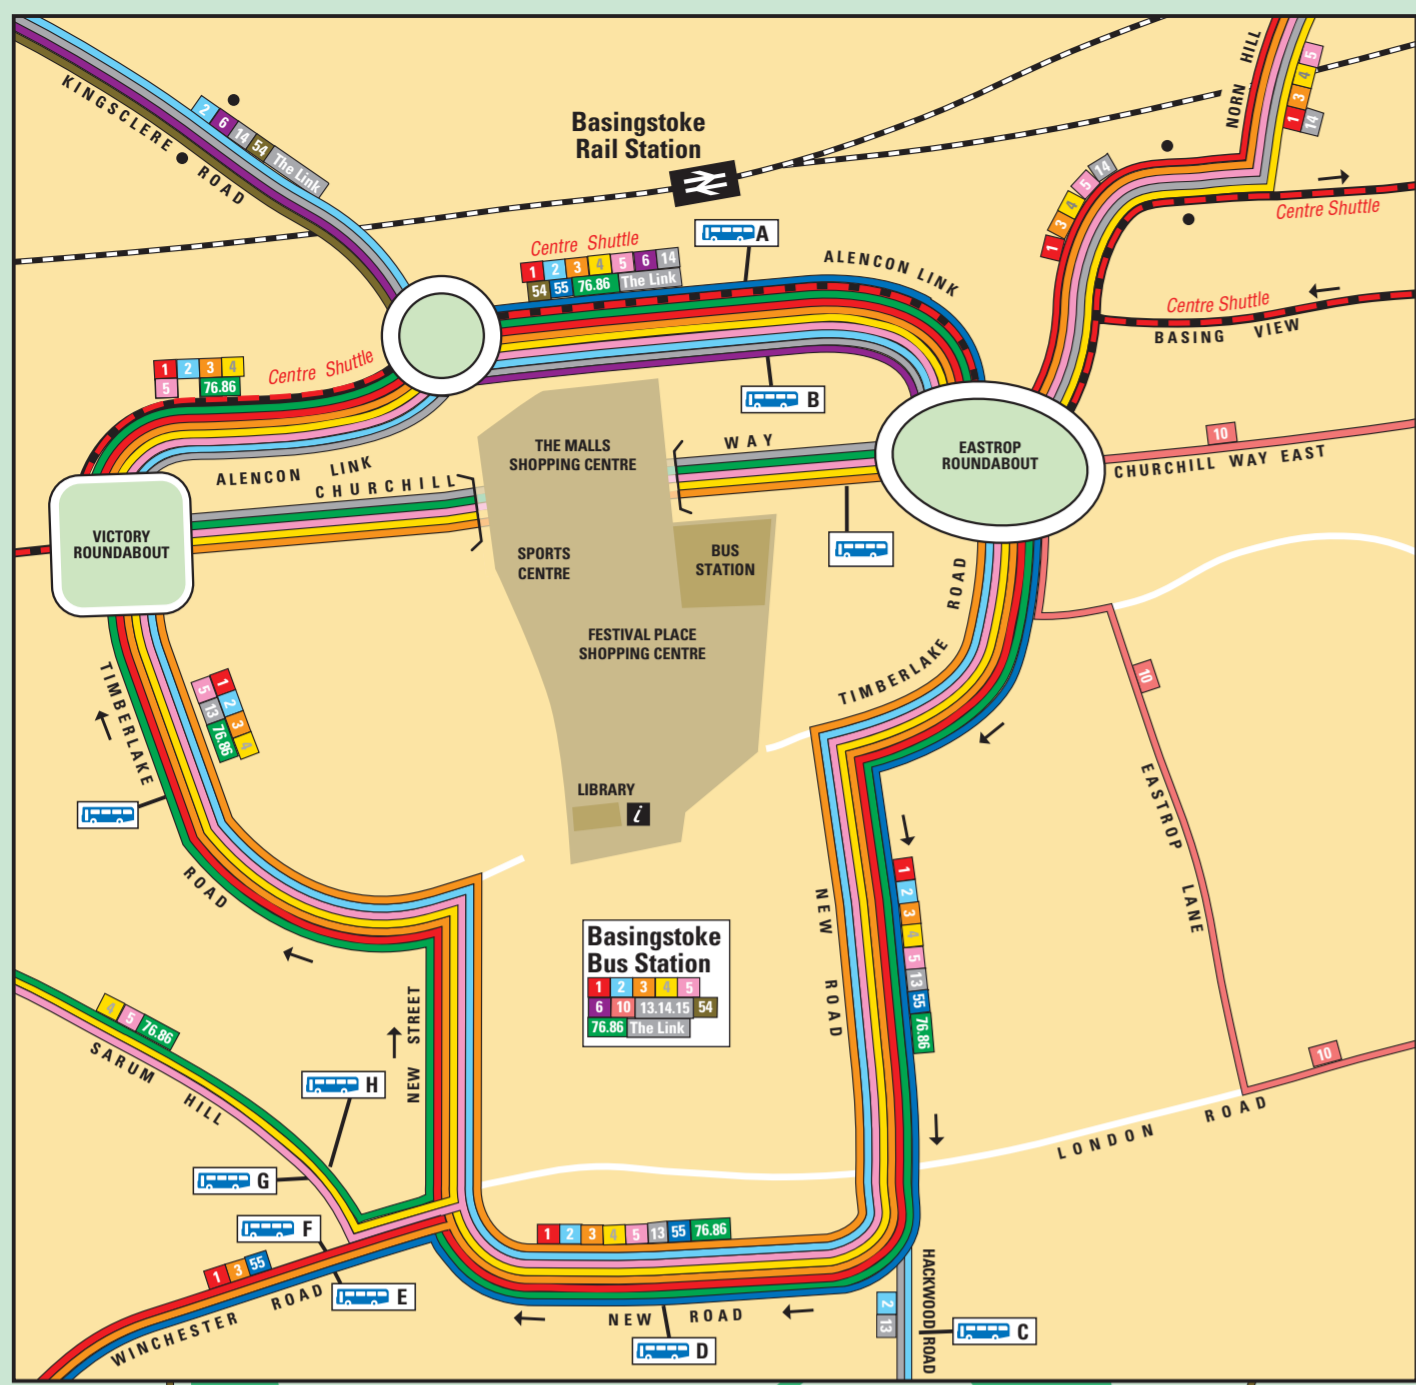

Basingstoke Network Map

Key

- Bus Route
- Bus Route - one way only
- Centre Shuttle service
- Mornings/Evenings/Sundays/Public Holidays
- Other road
- Motorway/Dual Carriageway
- National Rail Line
- Building
- Bus Stop

© Copyright Hampshire County Council
Digital Cartography by Pindar 01296 390100
updated by Cliffe Enterprise