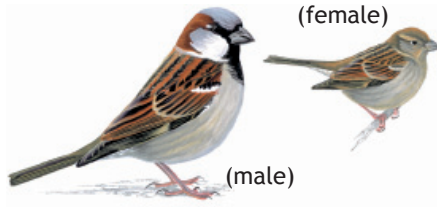

Hampshire School Nature Watch

House Sparrow

Greenfinch

Starling

Great Tit

Blue Tit

Robin

Dunnock

Pied Wagtail

(female)

(male)

Chaffinch

(male)

(female)

Blackbird

Song Thrush

Jackdaw

Jay

Magpie

Carrion Crow

Wood Pigeon

Rock Dove

Collared Dove

Black-headed Gull

(juvenile)

(adult)

Herring Gull