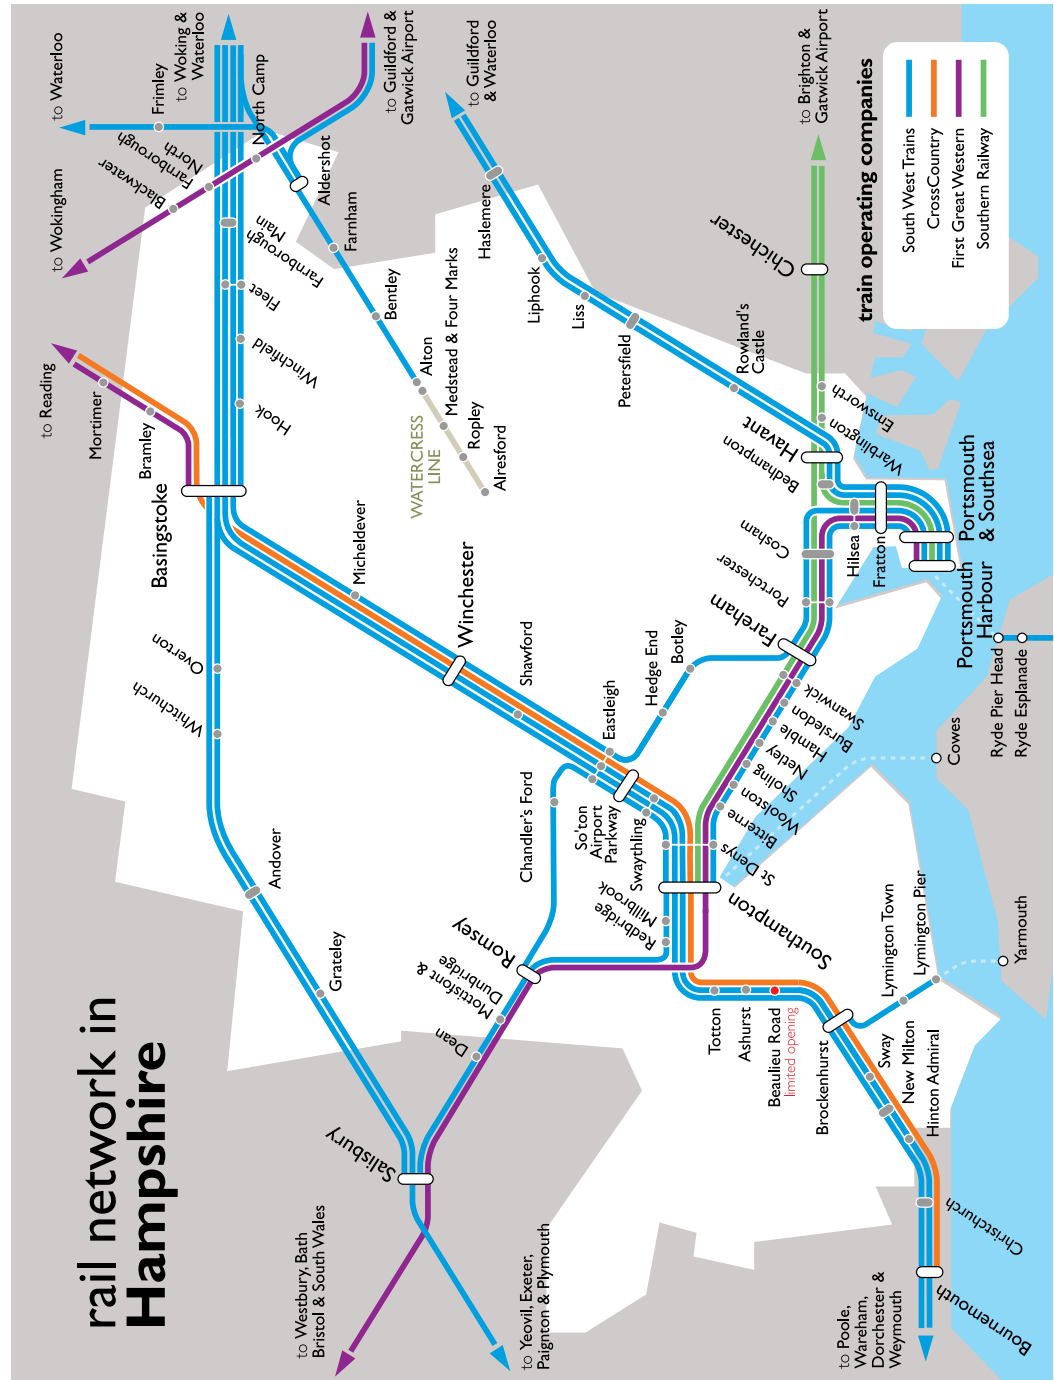

Public Transport Serving Bordon, Whitehill and Liphook

KEY

- 250 Bus route terminus
- Bus route operating hourly or more frequently Monday to Saturday
- Bus route operating less frequently
- Rail line and station
- Call & Go services
- Carshare Services

Note: School and College services are not shown on this map.

Digital Cartography by Pindar 01296 390100
Updated by Cliffe Enterprise 0845 6019478

Routes in Bordon:
Via Chalet Hill, Hollybrook Park, and Forest Road: **Forest Centre** 18.73
Via Chalet Hill, Hollybrook Park and Conde Way: 13.737

rail network in Hampshire