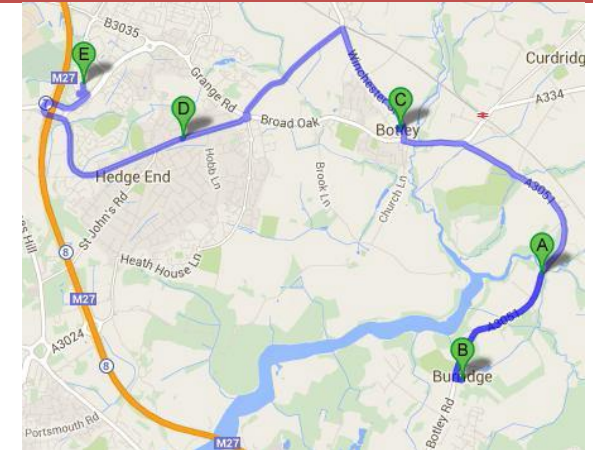

The Burrridge to Hedge End 26 Taxishare

A public transport service for passengers travelling from Burrridge and Curbridge into Hedge End

What is the Burrridge to Hedge End Taxishare?

It is a public transport service for anyone who needs to travel from Burrridge or Curbridge into Hedge End superstores.

Where will I be picked up from?

The Carshare will pick up from the following bus stops along the line of route:

- Caigers Green
- Burrridge Road
- Burrridge Sports and Social Club
- Bury Farm

- Curbridge
- Horse and Jockey
- Fairthorne Manor

Locks Heath Communicare

Telephone Number: 07002 456689
Locks Heath Communicare offer transport to medical appointments, local shopping and luncheon clubs for passengers who need to travel from Locks Heath, Titchfield Common, Warsash, Swanwick, Parkgate and Whiteley.

traveline
public transport info

www.hants.gov.uk/taxishares

Amended June 2015

The Burrige to Hedge End 26 Taxishare A public transport service

© Crown copyright and database rights
2015 Ordnance Survey 100019180.