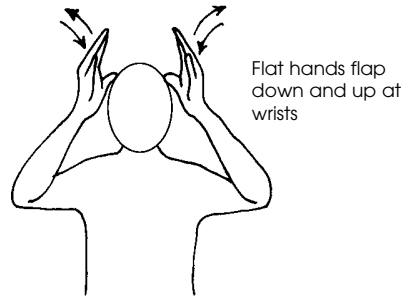

Makaton Symbols and Line Drawings of Signs

Christmas

Donkey

(Animals, Transport and Vehicles)