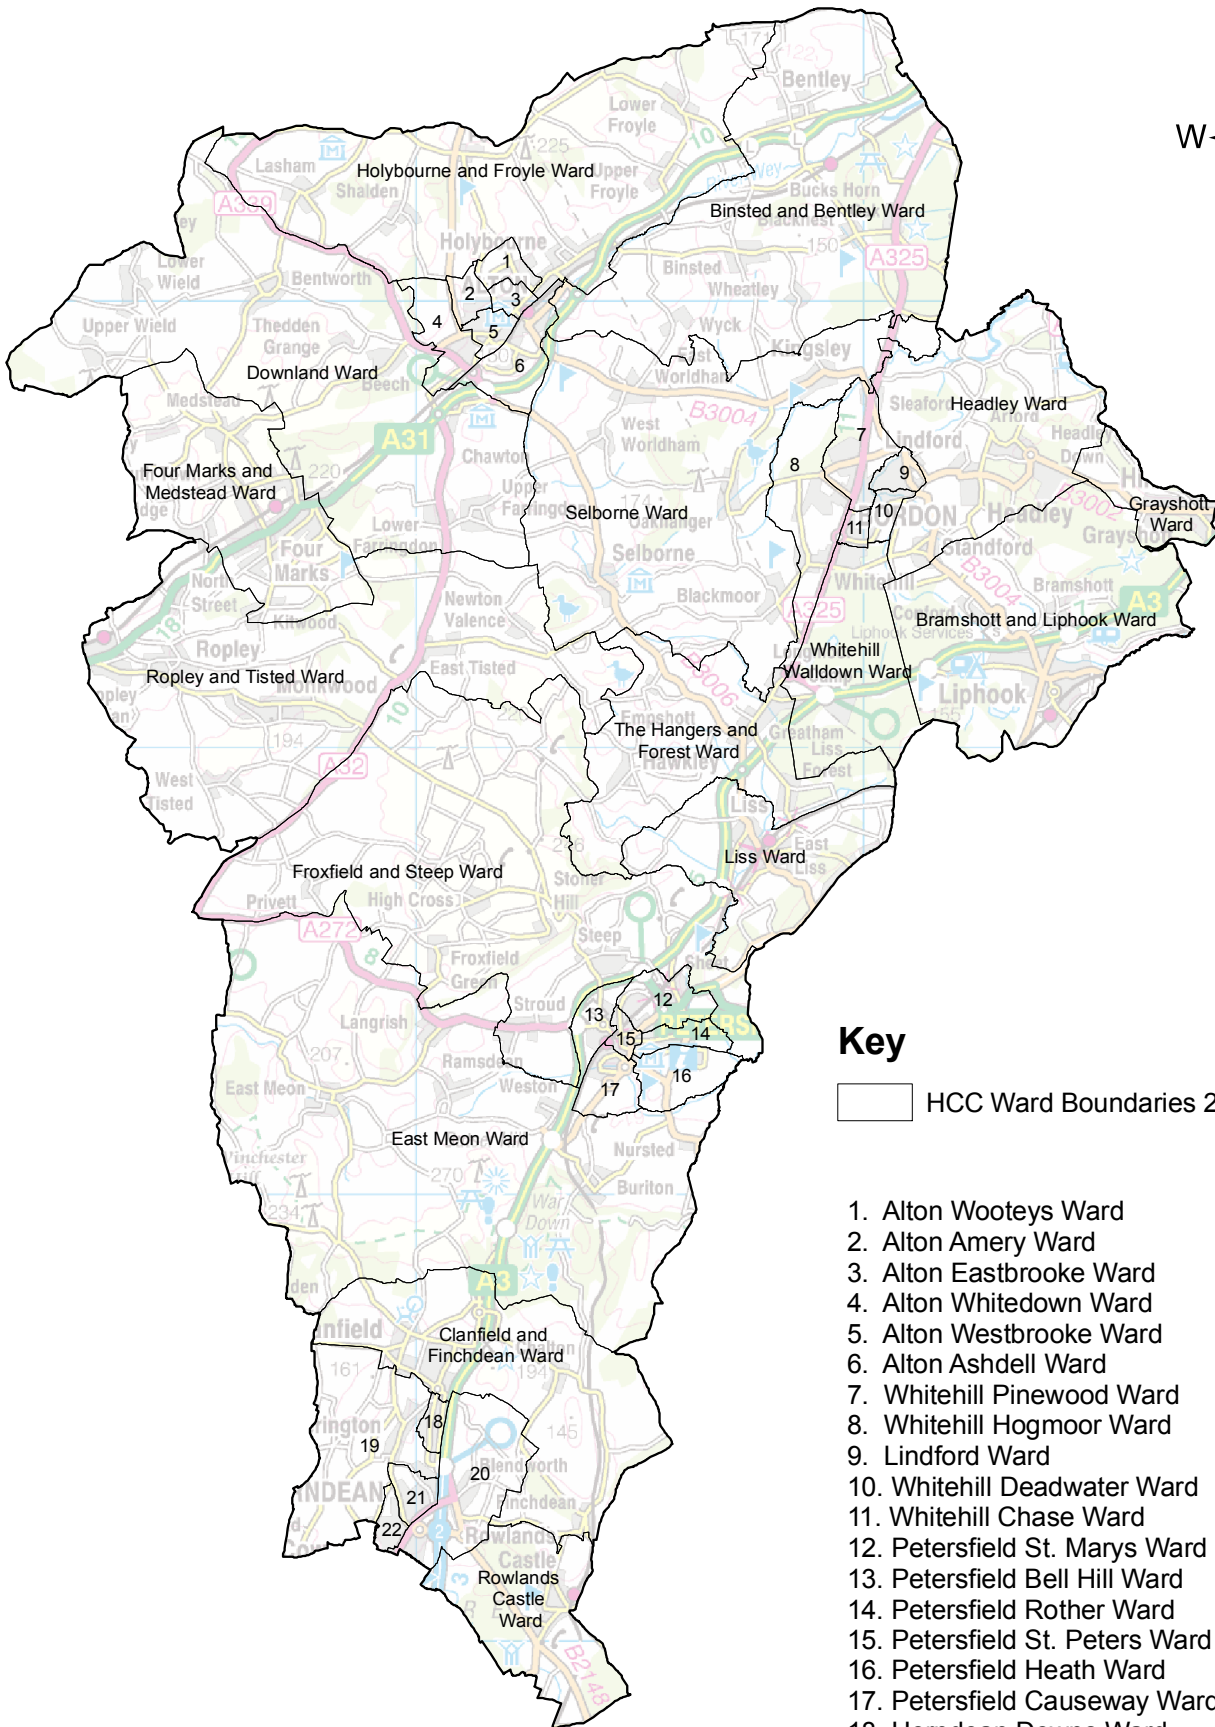

Ward Boundaries for East Hampshire

Key

 HCC Ward Boundaries 2008

1. Alton Wooteys Ward
2. Alton Amery Ward
3. Alton Eastbrooke Ward
4. Alton Whitedown Ward
5. Alton Westbrooke Ward
6. Alton Ashdell Ward
7. Whitehill Pinewood Ward
8. Whitehill Hogmoor Ward
9. Lindford Ward
10. Whitehill Deadwater Ward
11. Whitehill Chase Ward
12. Petersfield St. Marys Ward
13. Petersfield Bell Hill Ward
14. Petersfield Rother Ward
15. Petersfield St. Peters Ward
16. Petersfield Heath Ward
17. Petersfield Causeway Ward
18. Hordean Downs Ward
19. Hordean Catherington and Lovedean Ward
20. Hordean Hazleton and Blendworth Ward
21. Hordean Murray Ward
22. Hordean Kings Ward