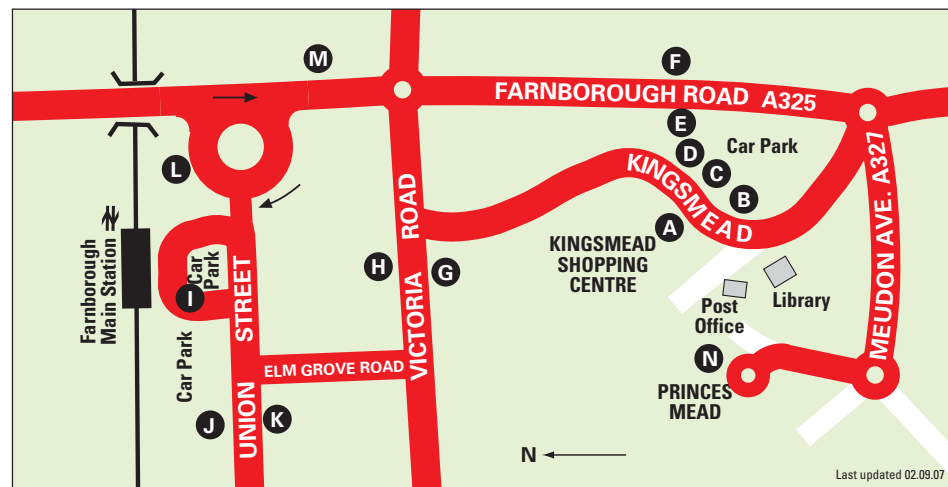

Route	Destination	Bus Stop
1	Frimley, Camberley, Old Dean Estate	A, L, I
1	Aldershot	B, M, I
2	Cove, Pinewood Park, Hawley, Frimley, Heatherside, Camberley.....	A, G, N
2	Princes Mead	C, H
11	Mychett, Frimley Green, Deepcut, Maultway, Camberley, Paddock Hill	A, G, I, M
41	North Camp, Ash Vale, Ash	A, N
41	Princes Mead	C
73	Farnborough Sixth Form College, Frimley Park Hospital.....	H, D, I, L
73	Cove, Fleet, Church Crookham, Zebon Copse	I, M, A, G
419	Cove, Fleet, Crookham	A, I
82	Southwood, Fleet	D, I
82	Yateley, Eversley, Reading.....	E, L, I
031	Aldershot, Farnham, Portsmouth	F
031	London Victoria	E
Yo-Yo	Prospect Estate	A, G, K