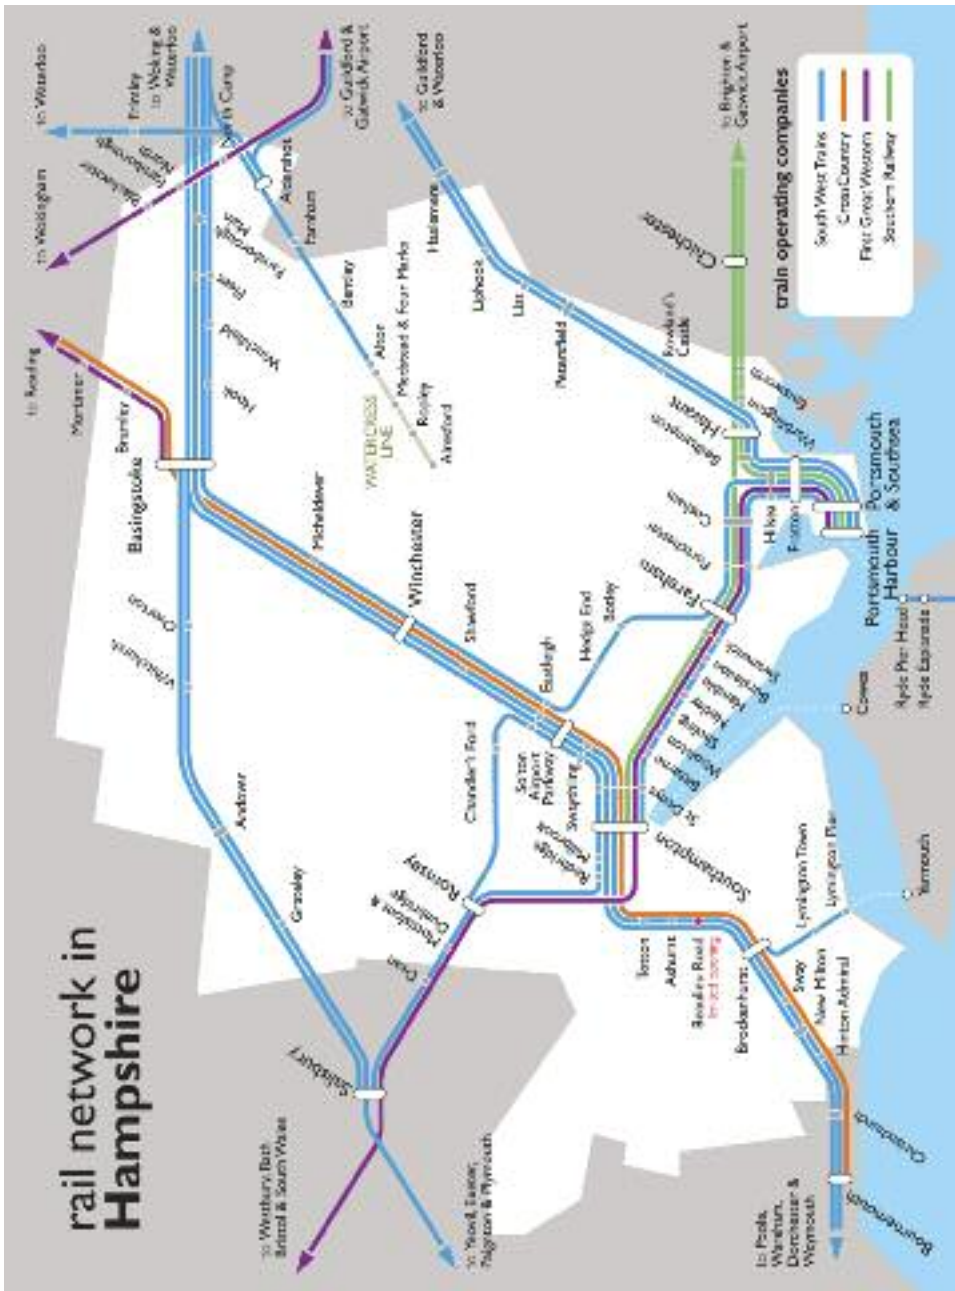

txt4times

**BUS TIMES
SENT DIRECT
TO YOUR MOBILE**

Visit www.hants.gov.uk/passengertransport for your stop code