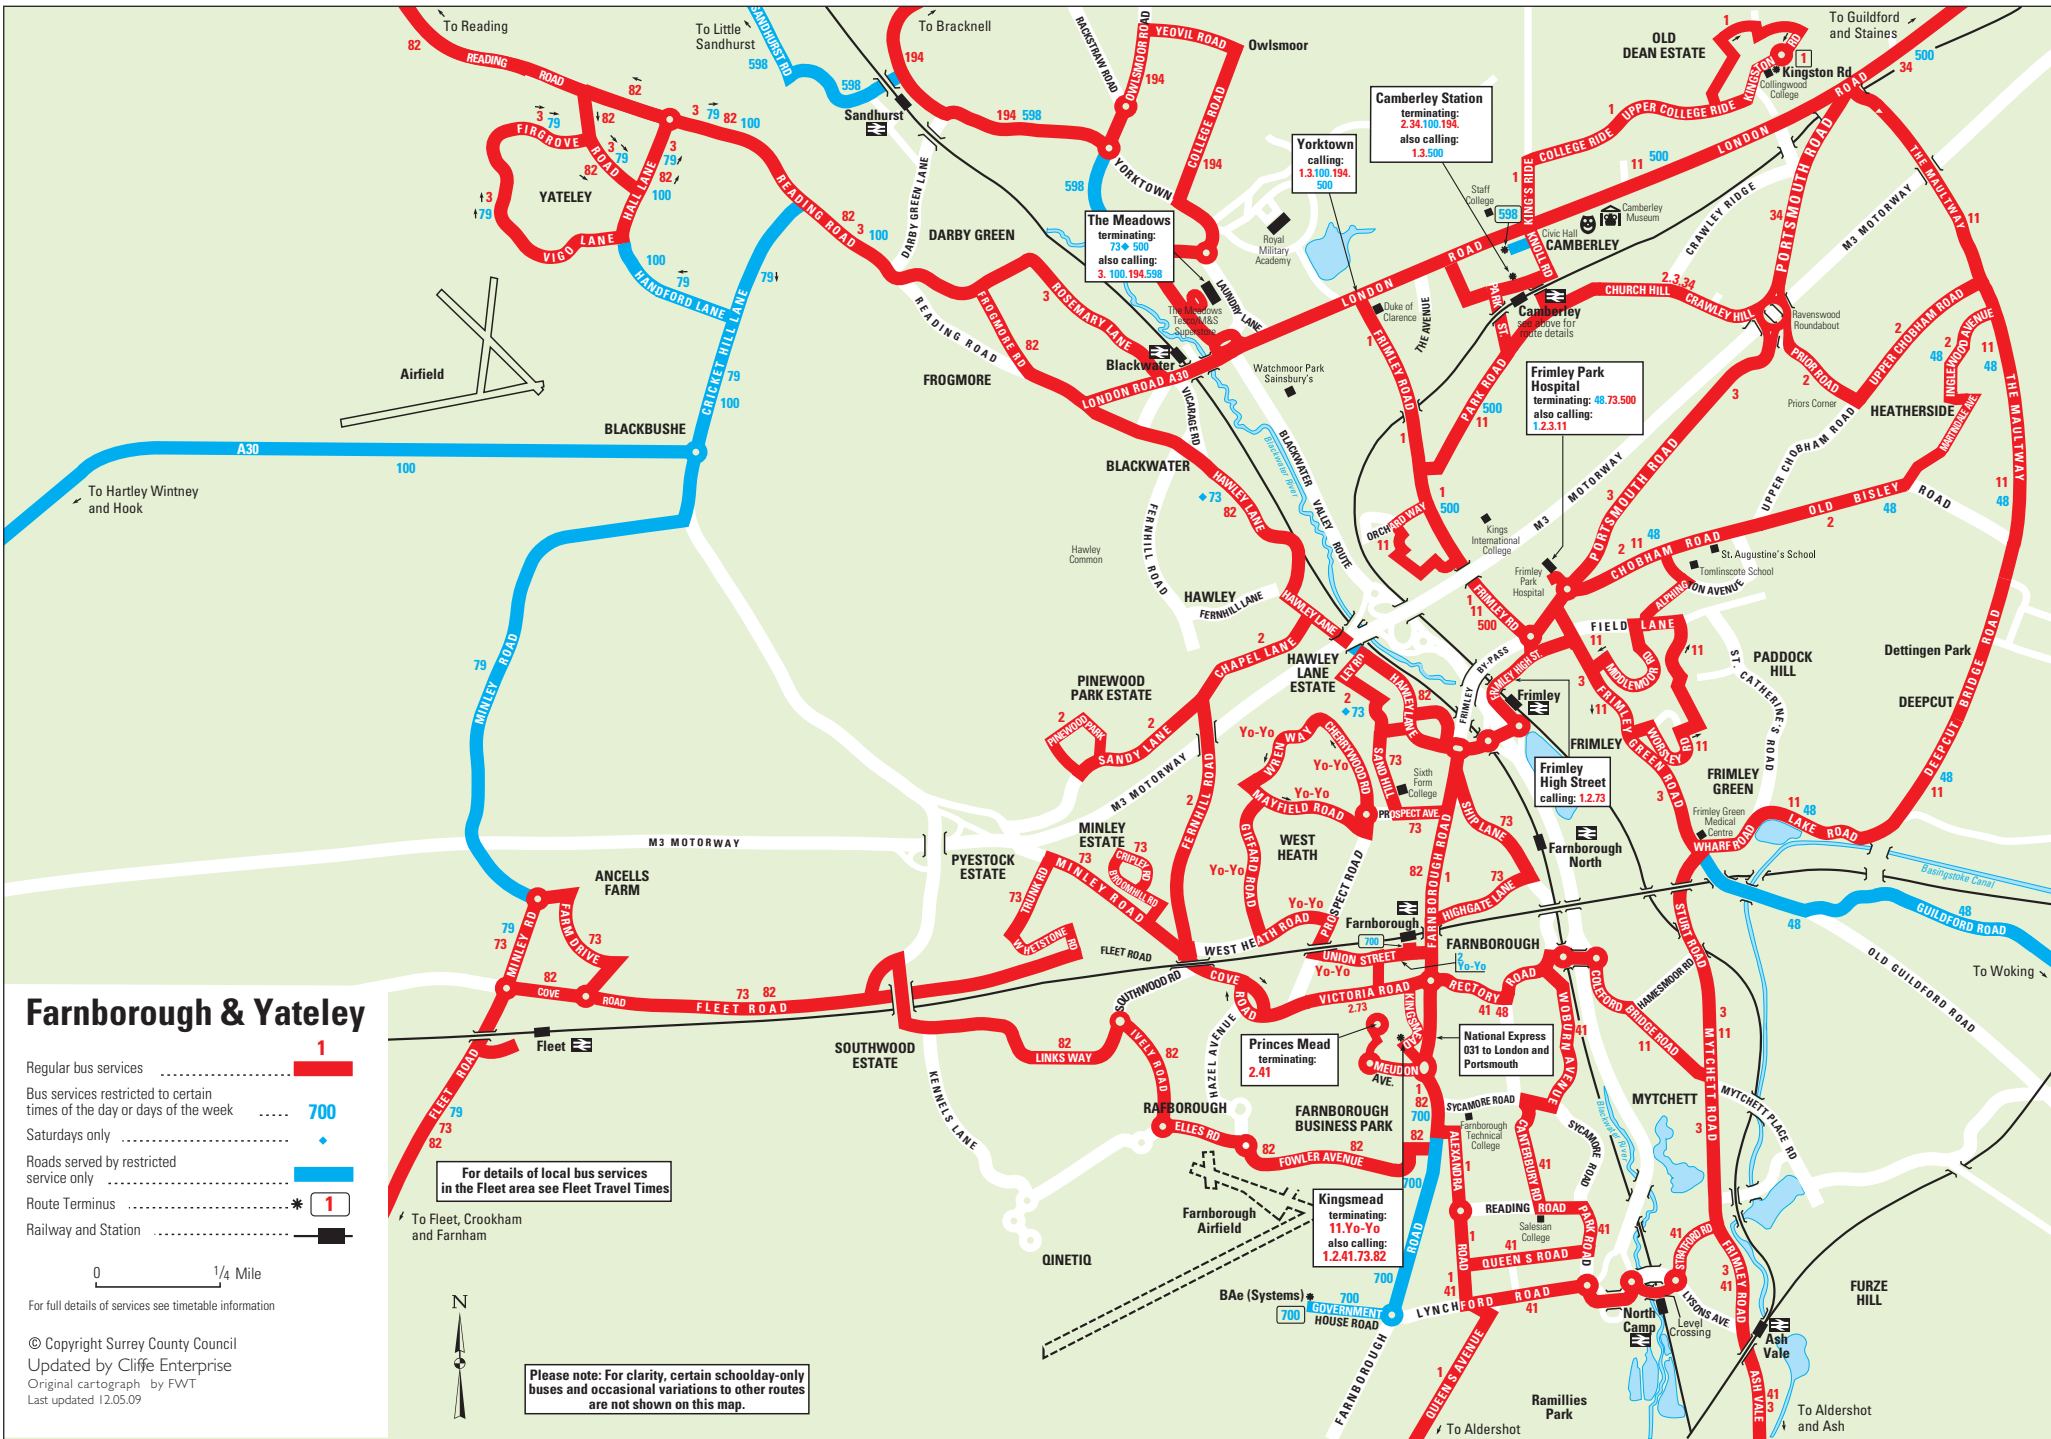

Stop I is served by some journeys on services 2 and Yo-Yo, also service 700 to BAe (Systems).

Last updated 02.09.07

txt4times

**BUS TIMES
SENT DIRECT
TO YOUR MOBILE**

Visit www.hants.gov.uk/passengertransport for your stop code