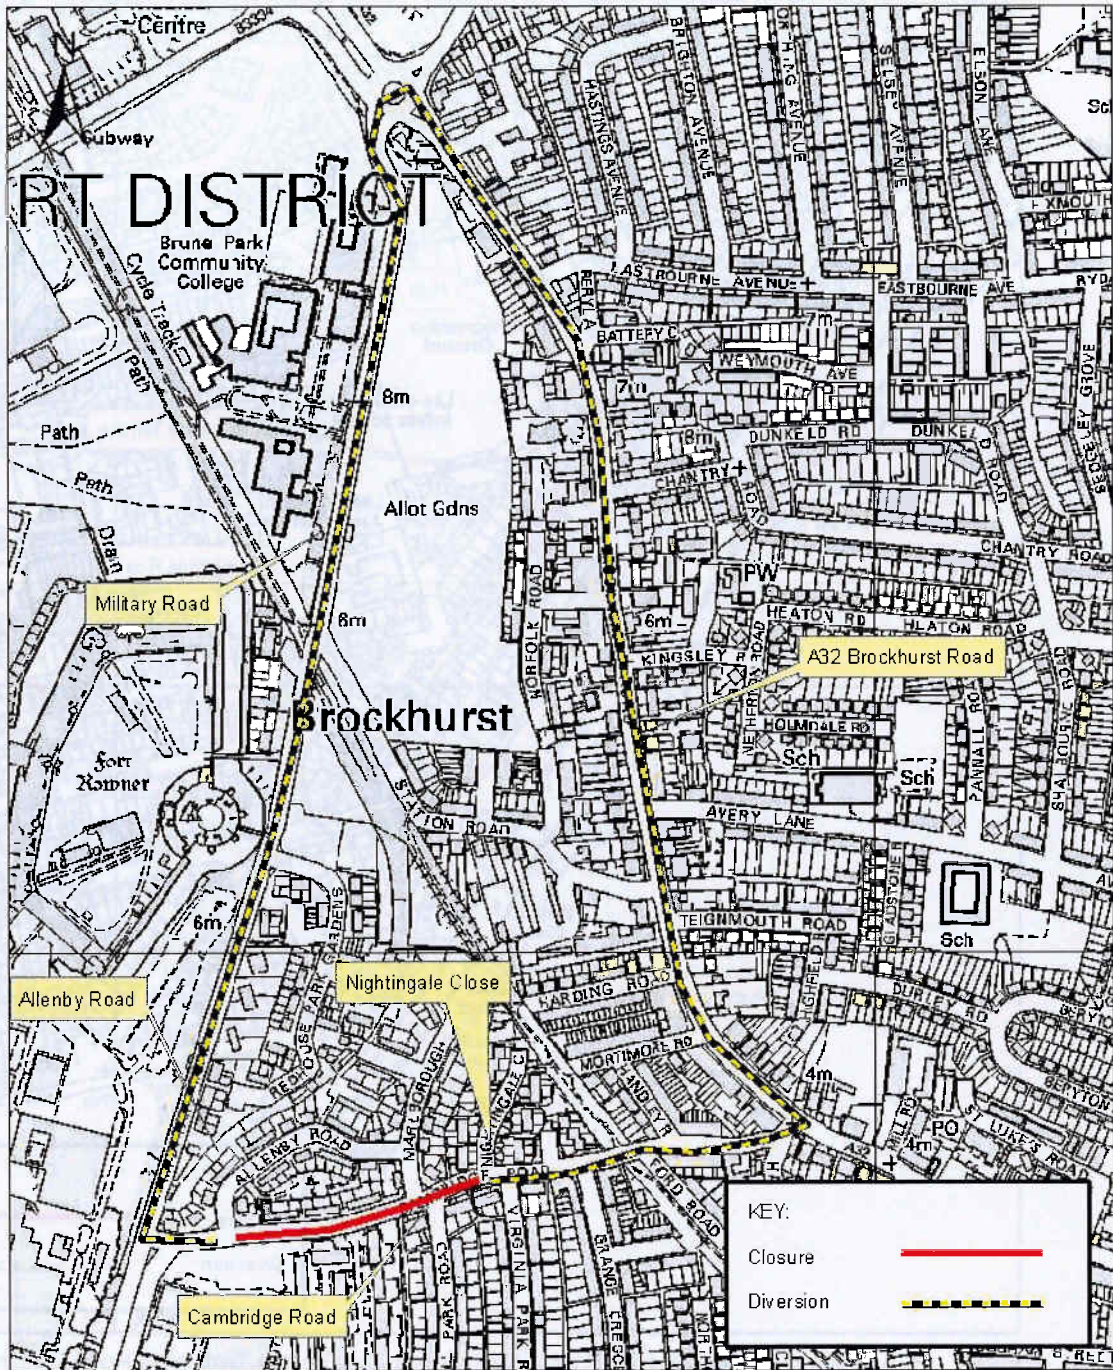

Findon Road, Gosport - Temporary Road Closure and Suspension of One-Way Traffic

 Hampshire County Council	SCALE: 1:5000	Drawn: CRC	Revision:
	DATE: 11.12.12	Checked:	Drg. No.:
	Contains Ordnance Survey data © Crown copyright and database right 2012 © Crown Copyright and database rights 2012. All rights reserved. HCC 100019180.		

Manor Way, Lee-on-the-Solent - Temporary Road Closure

Hampshire
County Council

SCALE: 1:5000

Drawn: CRC

Revision:

DATE: 11.12.12

Checked:

Dr. No.:

Contains Ordnance Survey data © Crown copyright and database right 2012

© Crown Copyright and database rights 2012. All rights reserved. HCC 100019180.

Cambridge Road, Gosport - Temporary Road Closure

Hampshire
County Council

SCALE: 1:5000

Drawn: CRC

Revision:

DATE: 11.12.12

Checked:

Org. No.:

Contains Ordnance Survey data © Crown copyright and database right 2012

© Crown Copyright and database rights 2012. All rights reserved. HCC 100019180.