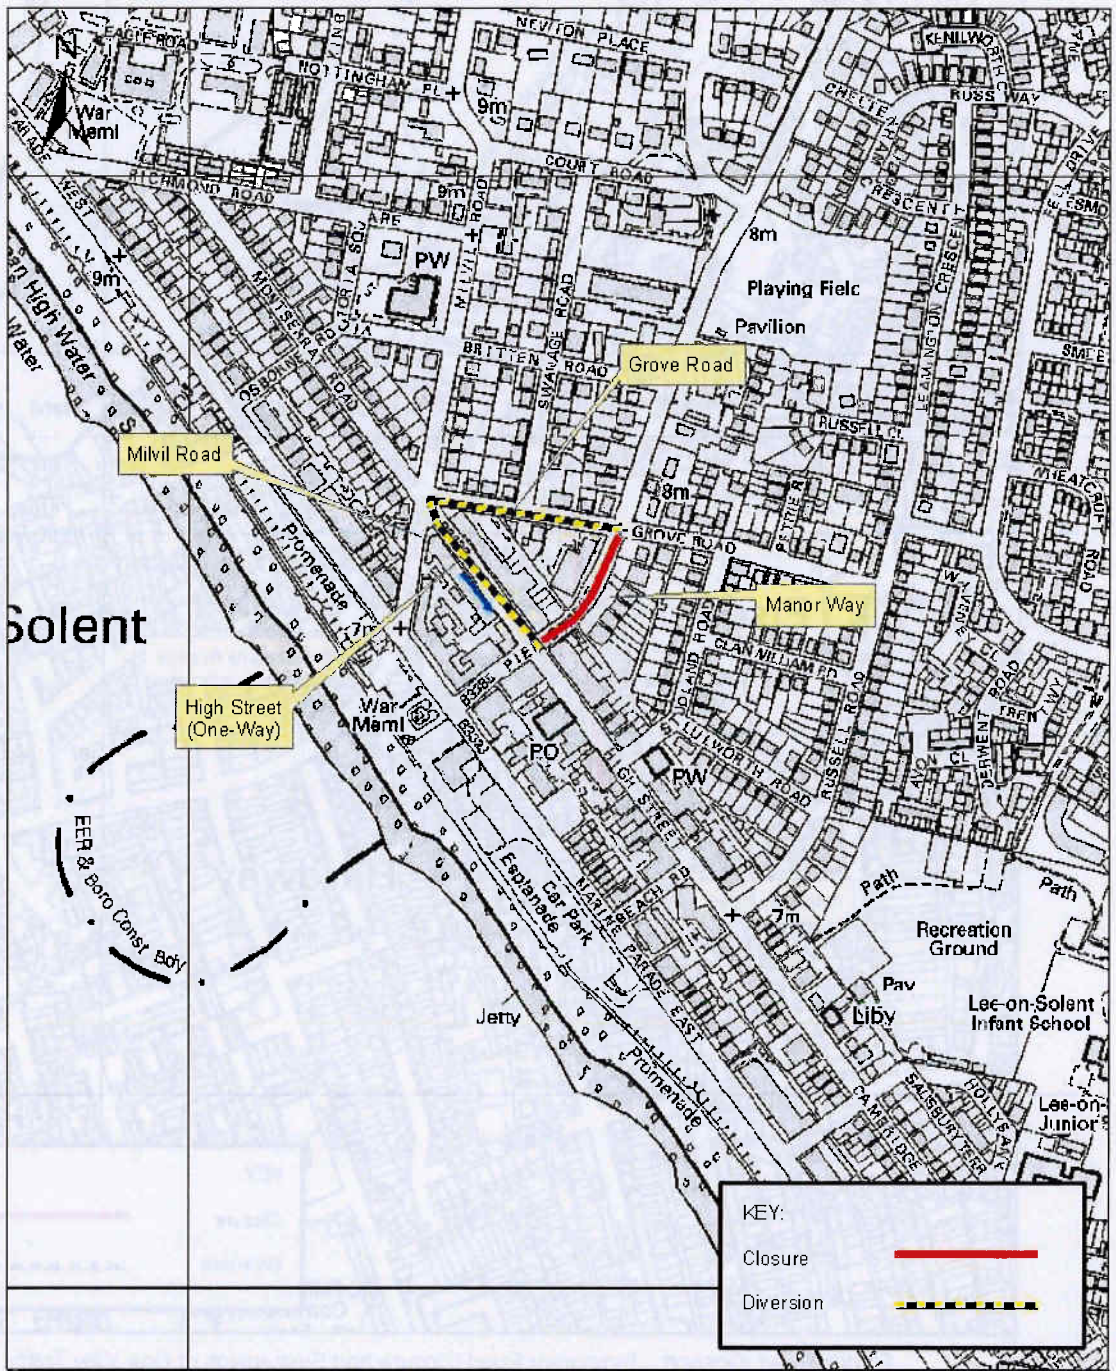

Findon Road, Gosport - Temporary Road Closure and Suspension of One-Way Traffic

 Hampshire County Council	SCALE: 1:5000	Drawn: CRC	Revision:
	DATE: 11.12.12	Checked:	Drg. No.:
	Contains Ordnance Survey data © Crown copyright and database right 2012 © Crown Copyright and database rights 2012. All rights reserved. HCC 100019180.		

Manor Way, Lee-on-the-Solent - Temporary Road Closure

Hampshire
County Council

SCALE: 1:5000

Drawn: CRC

Revision:

DATE: 11.12.12

Checked:

Dr. No.:

Contains Ordnance Survey data © Crown copyright and database right 2012

© Crown Copyright and database rights 2012. All rights reserved. HCC 100019180.

Cambridge Road, Gosport - Temporary Road Closure

Hampshire
County Council

SCALE: 1:5000

Drawn: CRC

Revision:

DATE: 11.12.12

Checked:

Org. No.:

Contains Ordnance Survey data © Crown copyright and database right 2012

© Crown Copyright and database rights 2012. All rights reserved. HCC 100019180.