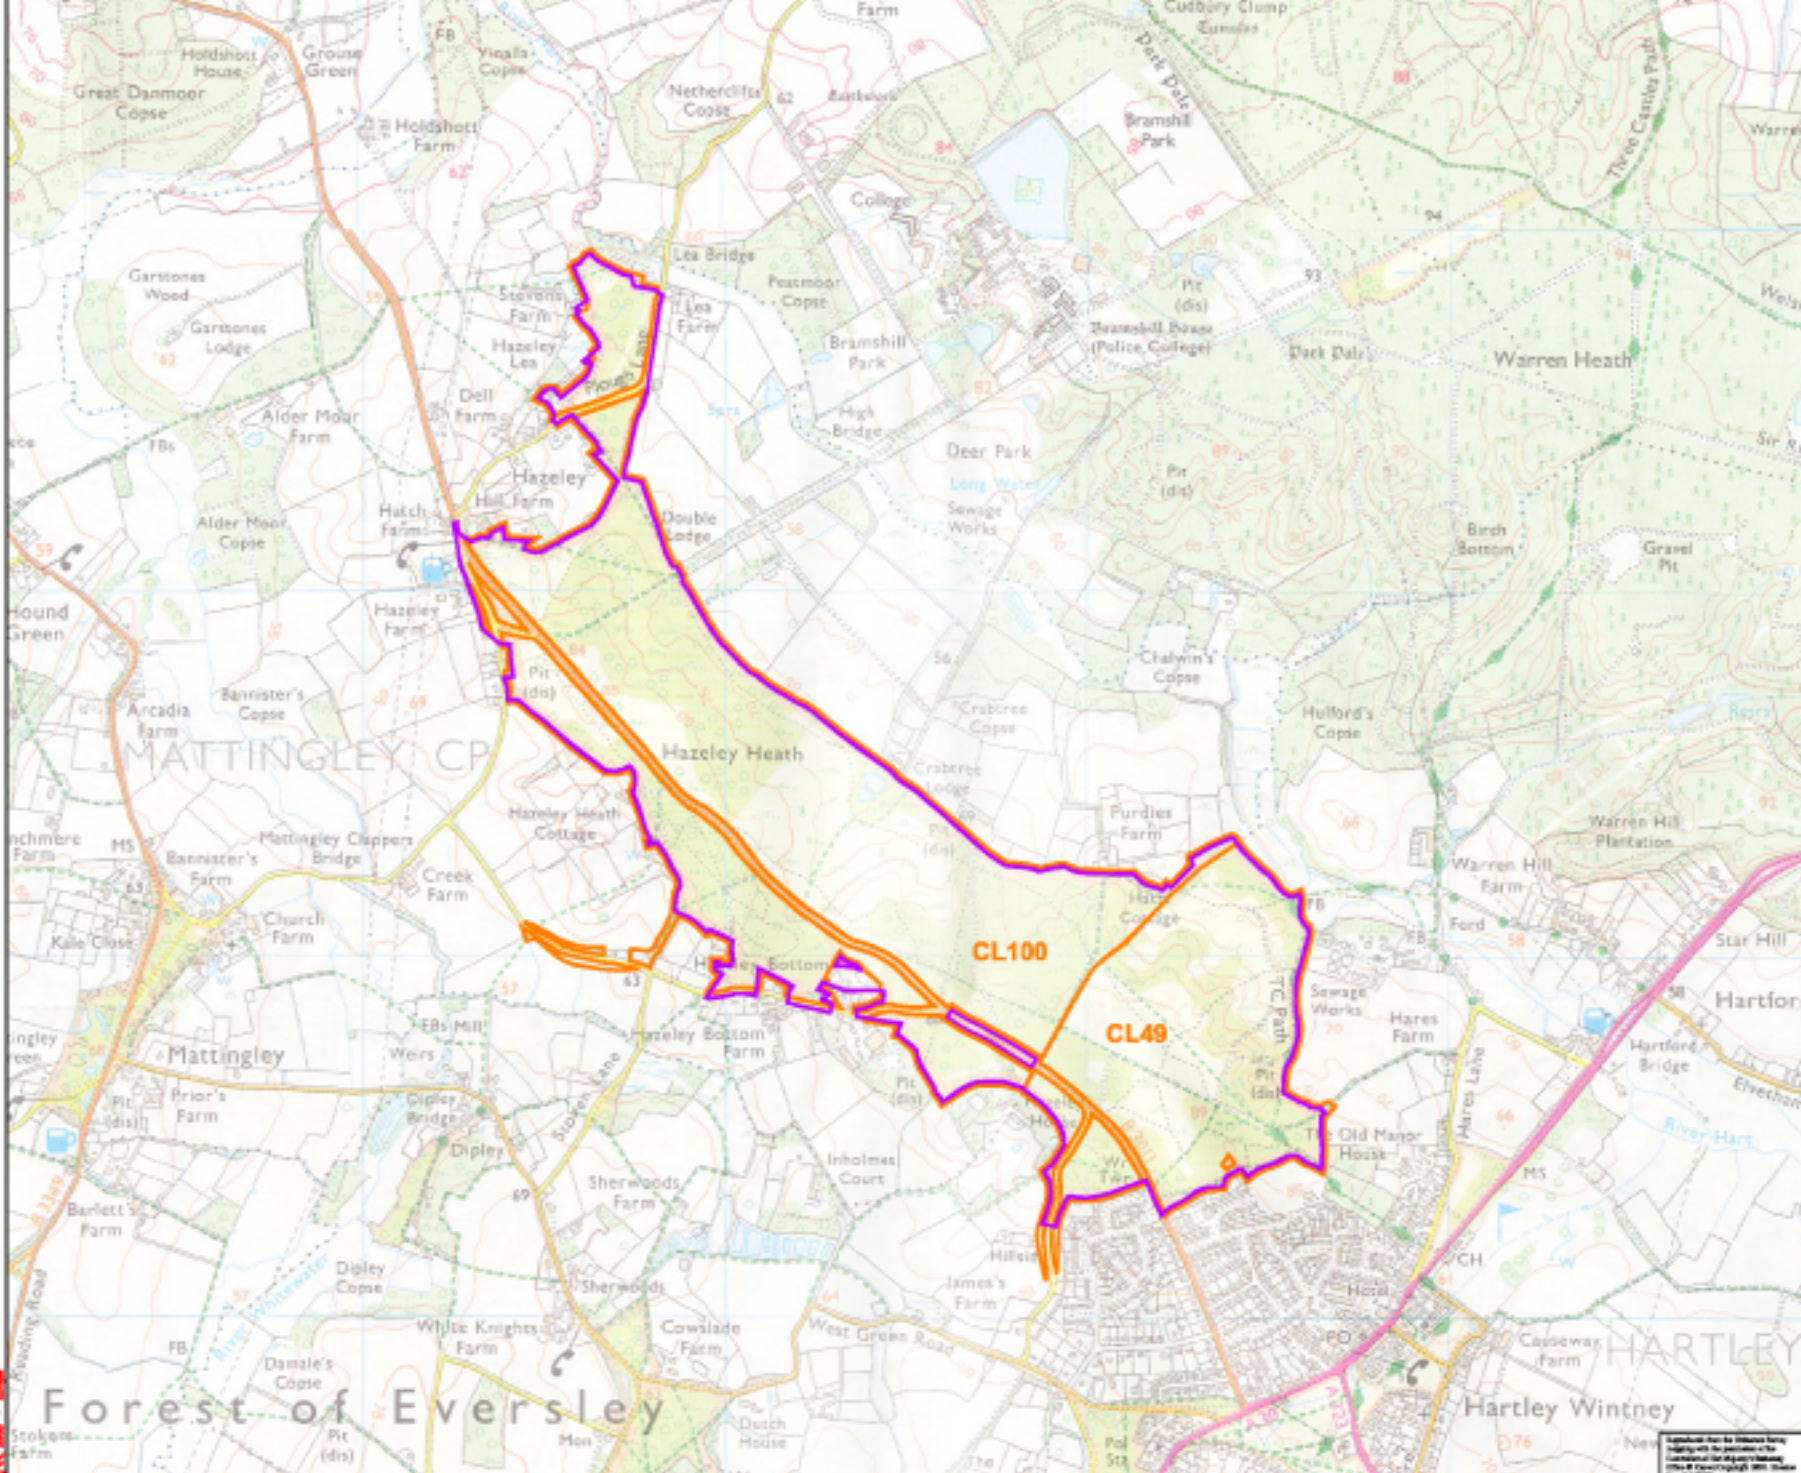

1. **KEY**
2. Site of Special Scientific Interest
   - Commons

Atkins Consultants Ltd.

Hazeley Heath

Site Plan

Figure 1