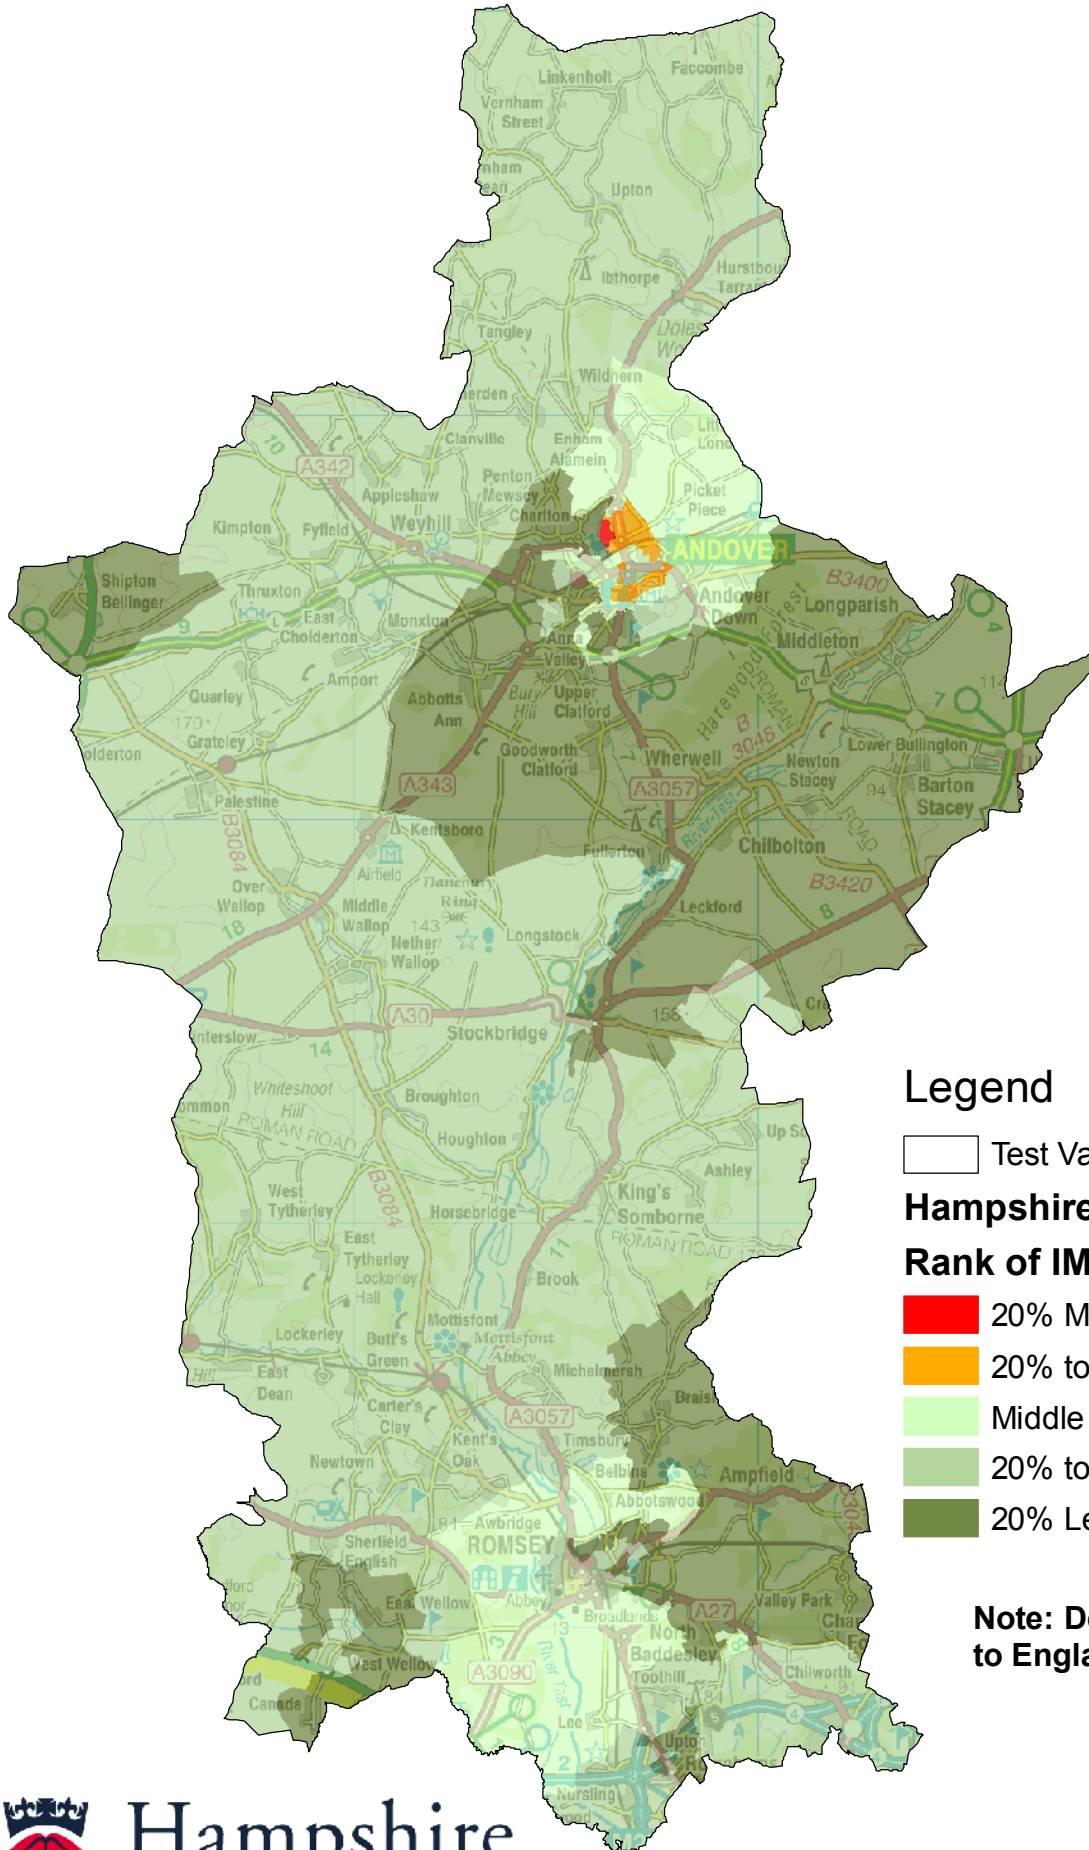

Index of Multiple Deprivation 2010 for Test Valley

1:187,000

Legend

- Test Valley District Borough
- Hampshire 2010 IMD Rank of IMD Score**
- 20% Most Deprived
- 20% to 40% Most Deprived
- Middle Quintile
- 20% to 40% Least Deprived
- 20% Least Deprived

Note: Deprivation relative to England