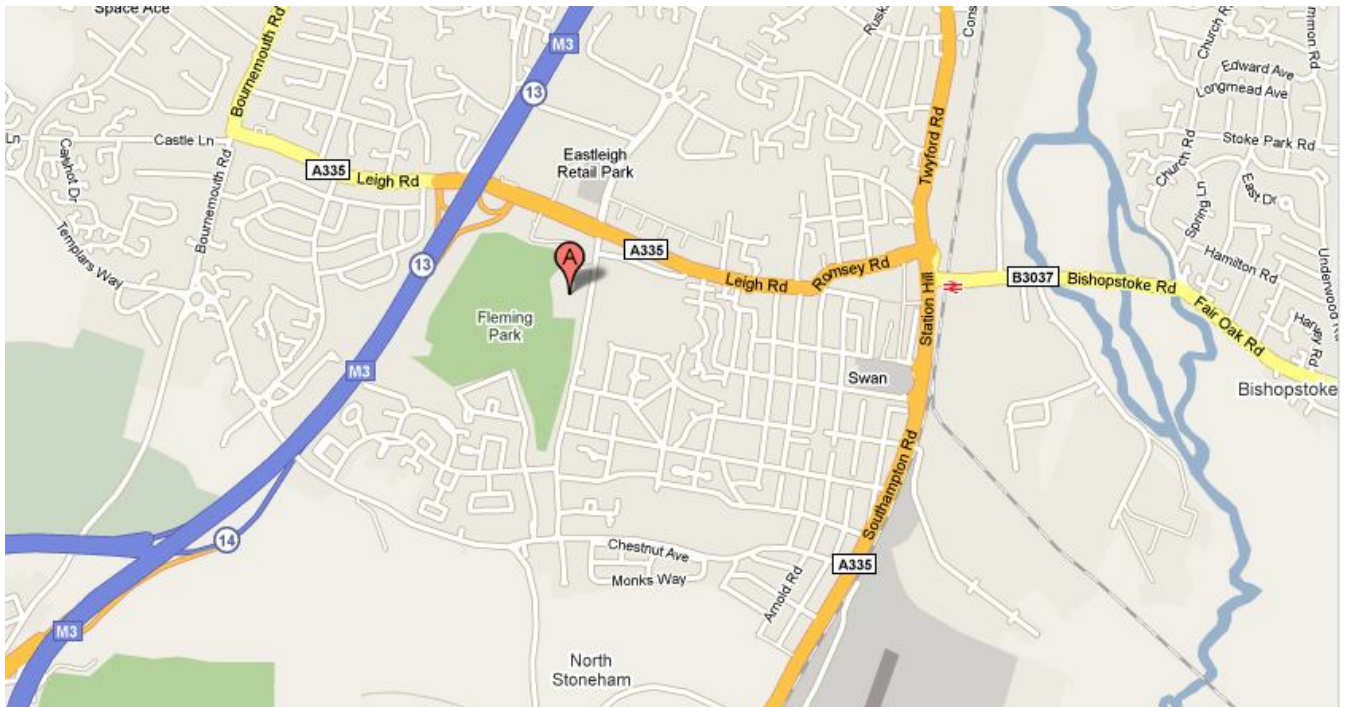

Directions to Fleming Park Bowling Club

Fleming Park Bowling Club
Kornwestheim Way
Eastleigh
SO50 9NL

Tel: 023 80 613 666

Fleming Park Bowling Club is located on Kornwestheim Way and is situated between Fleming Park Leisure centre and Eastleigh Borough Council's offices.

The nearest motorway junction is: M3, Junction 13 (approx ½ mile). From here turn right at the bottom of the slip road onto Leigh Road. Hampshire Fire and Rescue HQ will be on your left hand side. Move into the right hand lane and at the large crossroads turn right onto Passfield Avenue. The Holiday Inn is situated on the corner just pass the hotel turn right, sign posted leisure centre. Stay on the road round behind the Holiday Inn and car parking can be found at the Eastleigh Borough Council Offices.

Alterative parking can be found at the leisure centre in the right of the complex..

Sat-nav users please note that club's postcode will take you Fleming Park Leisure centre, the bowling club is located next to the centre.