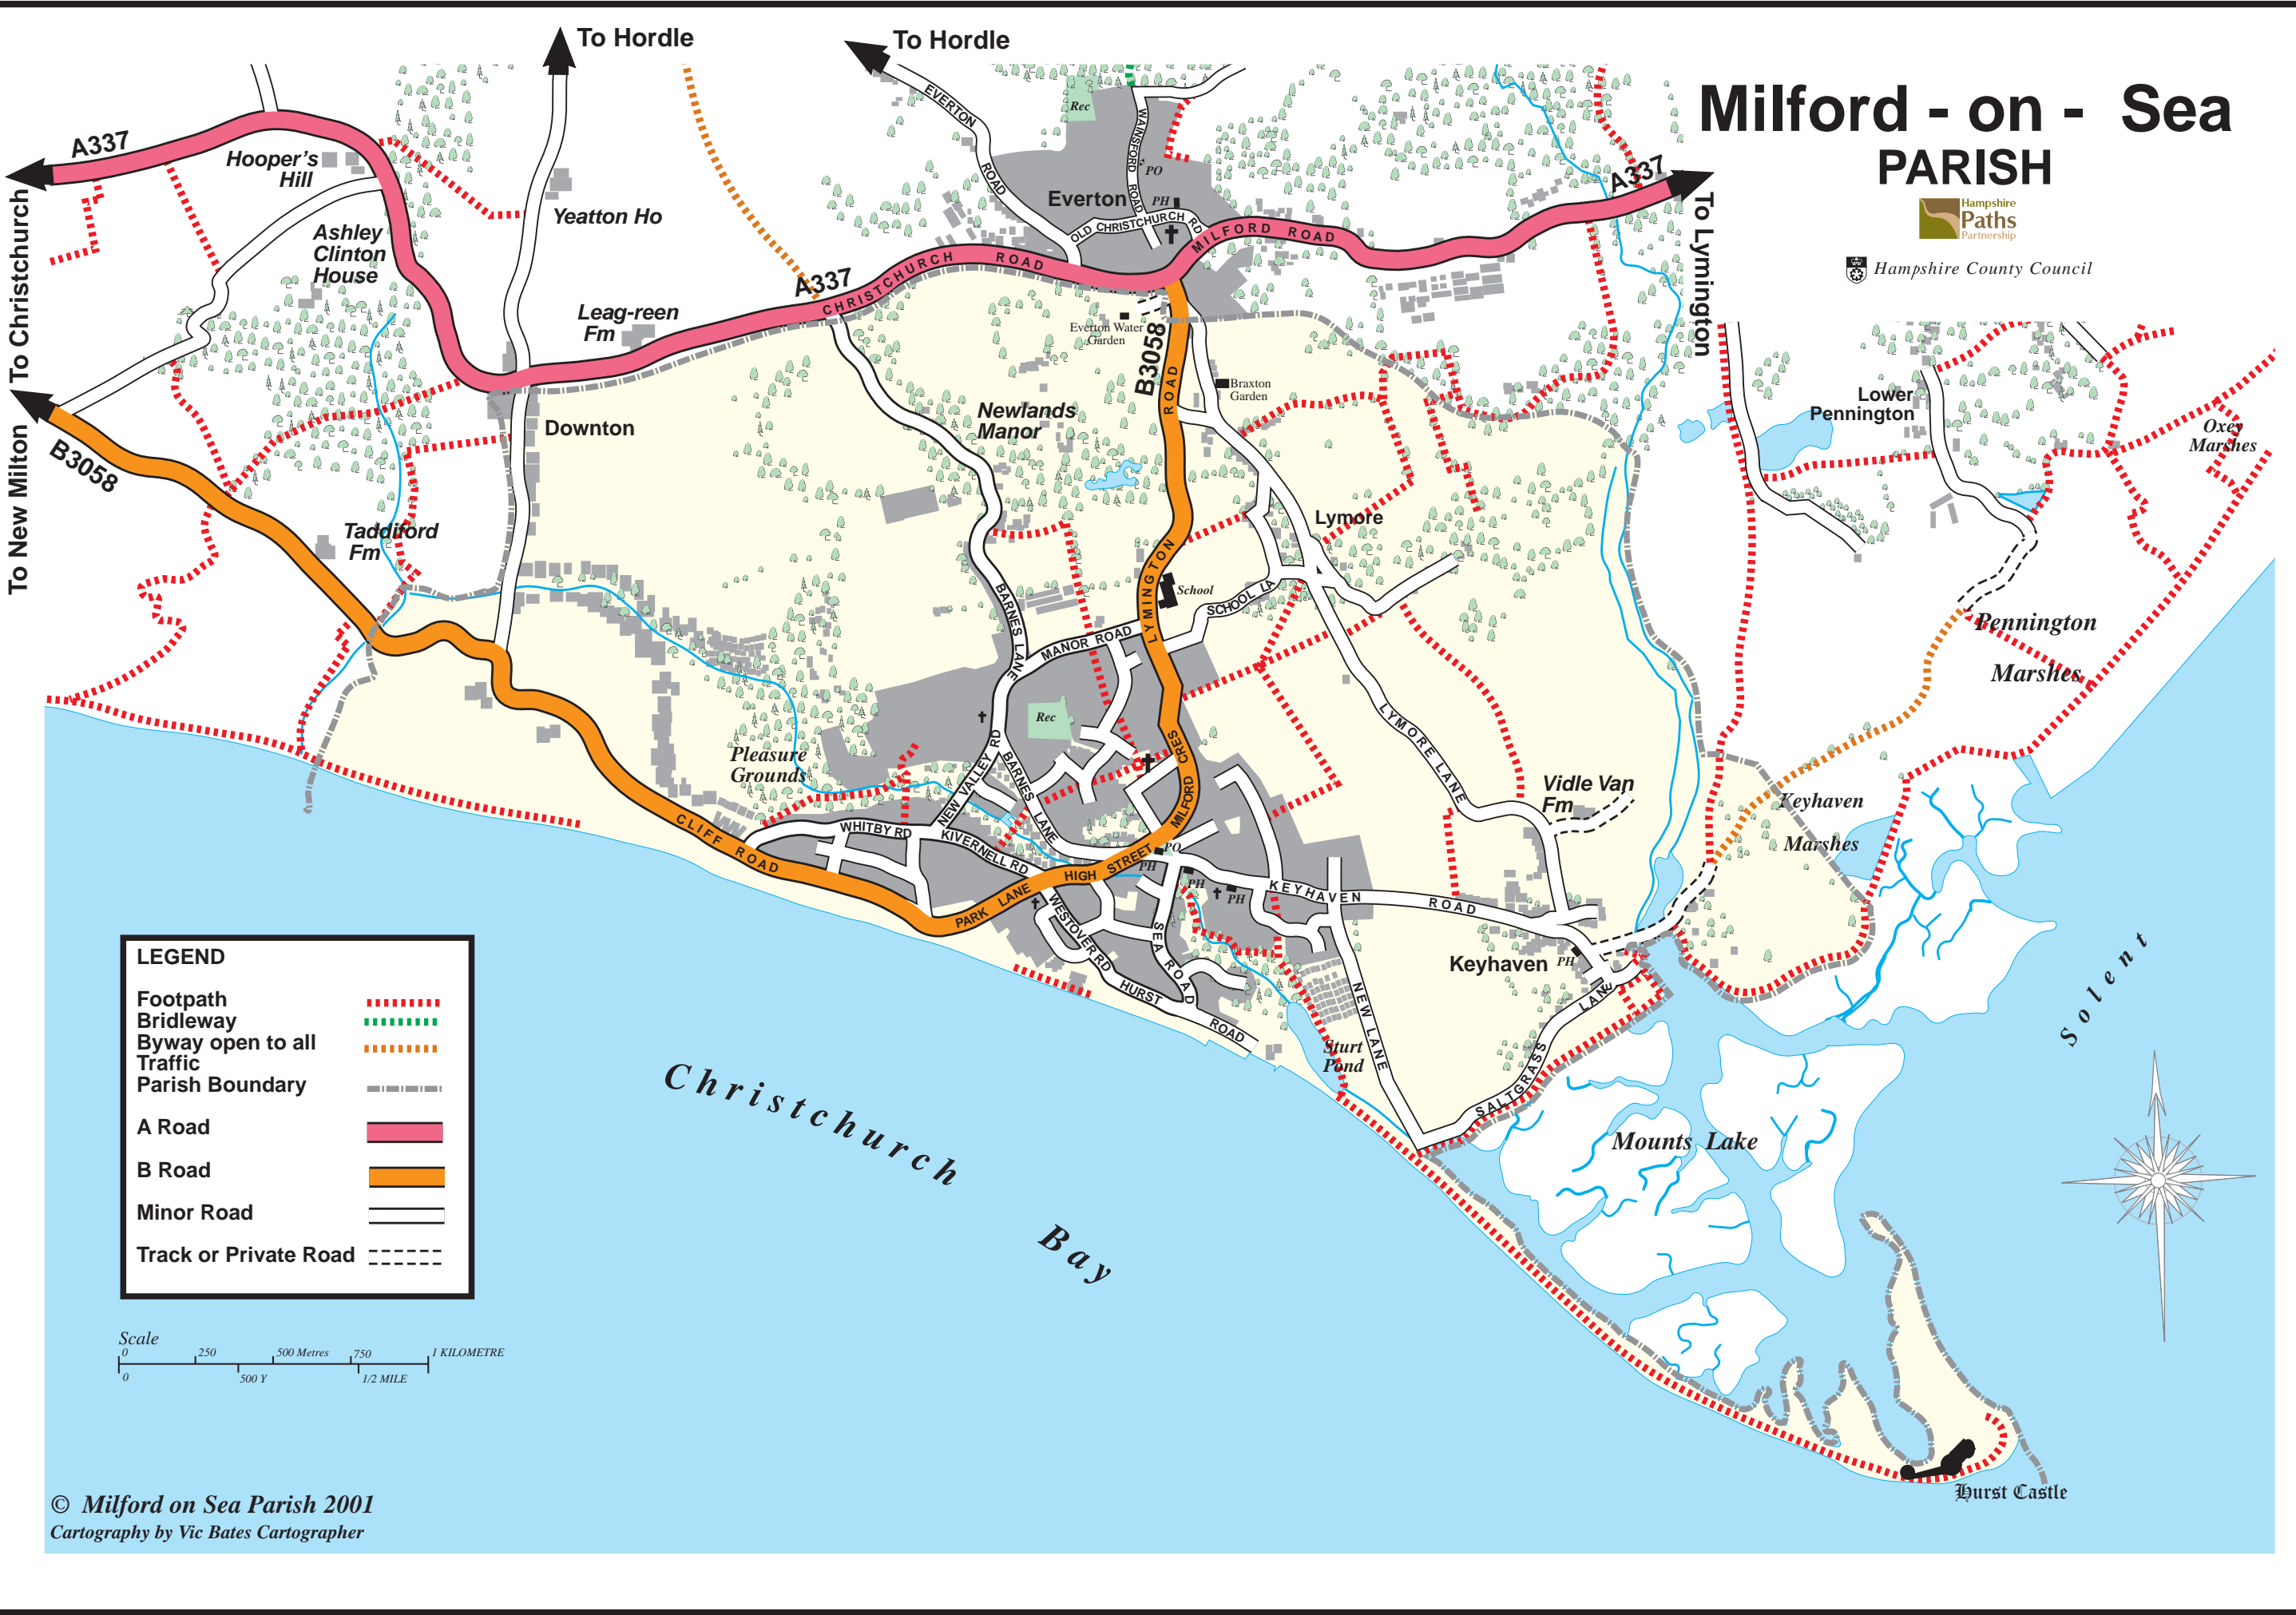

Milford - on - Sea PARISH

Hampshire County Council

LEGEND

| | |
|---------------------------|--|
| Footpath | |
| Bridleway | |
| Byway open to all Traffic | |
| Parish Boundary | |
| A Road | |
| B Road | |
| Minor Road | |
| Track or Private Road | |

© Milford on Sea Parish 2001
Cartography by Vic Bates Cartographer