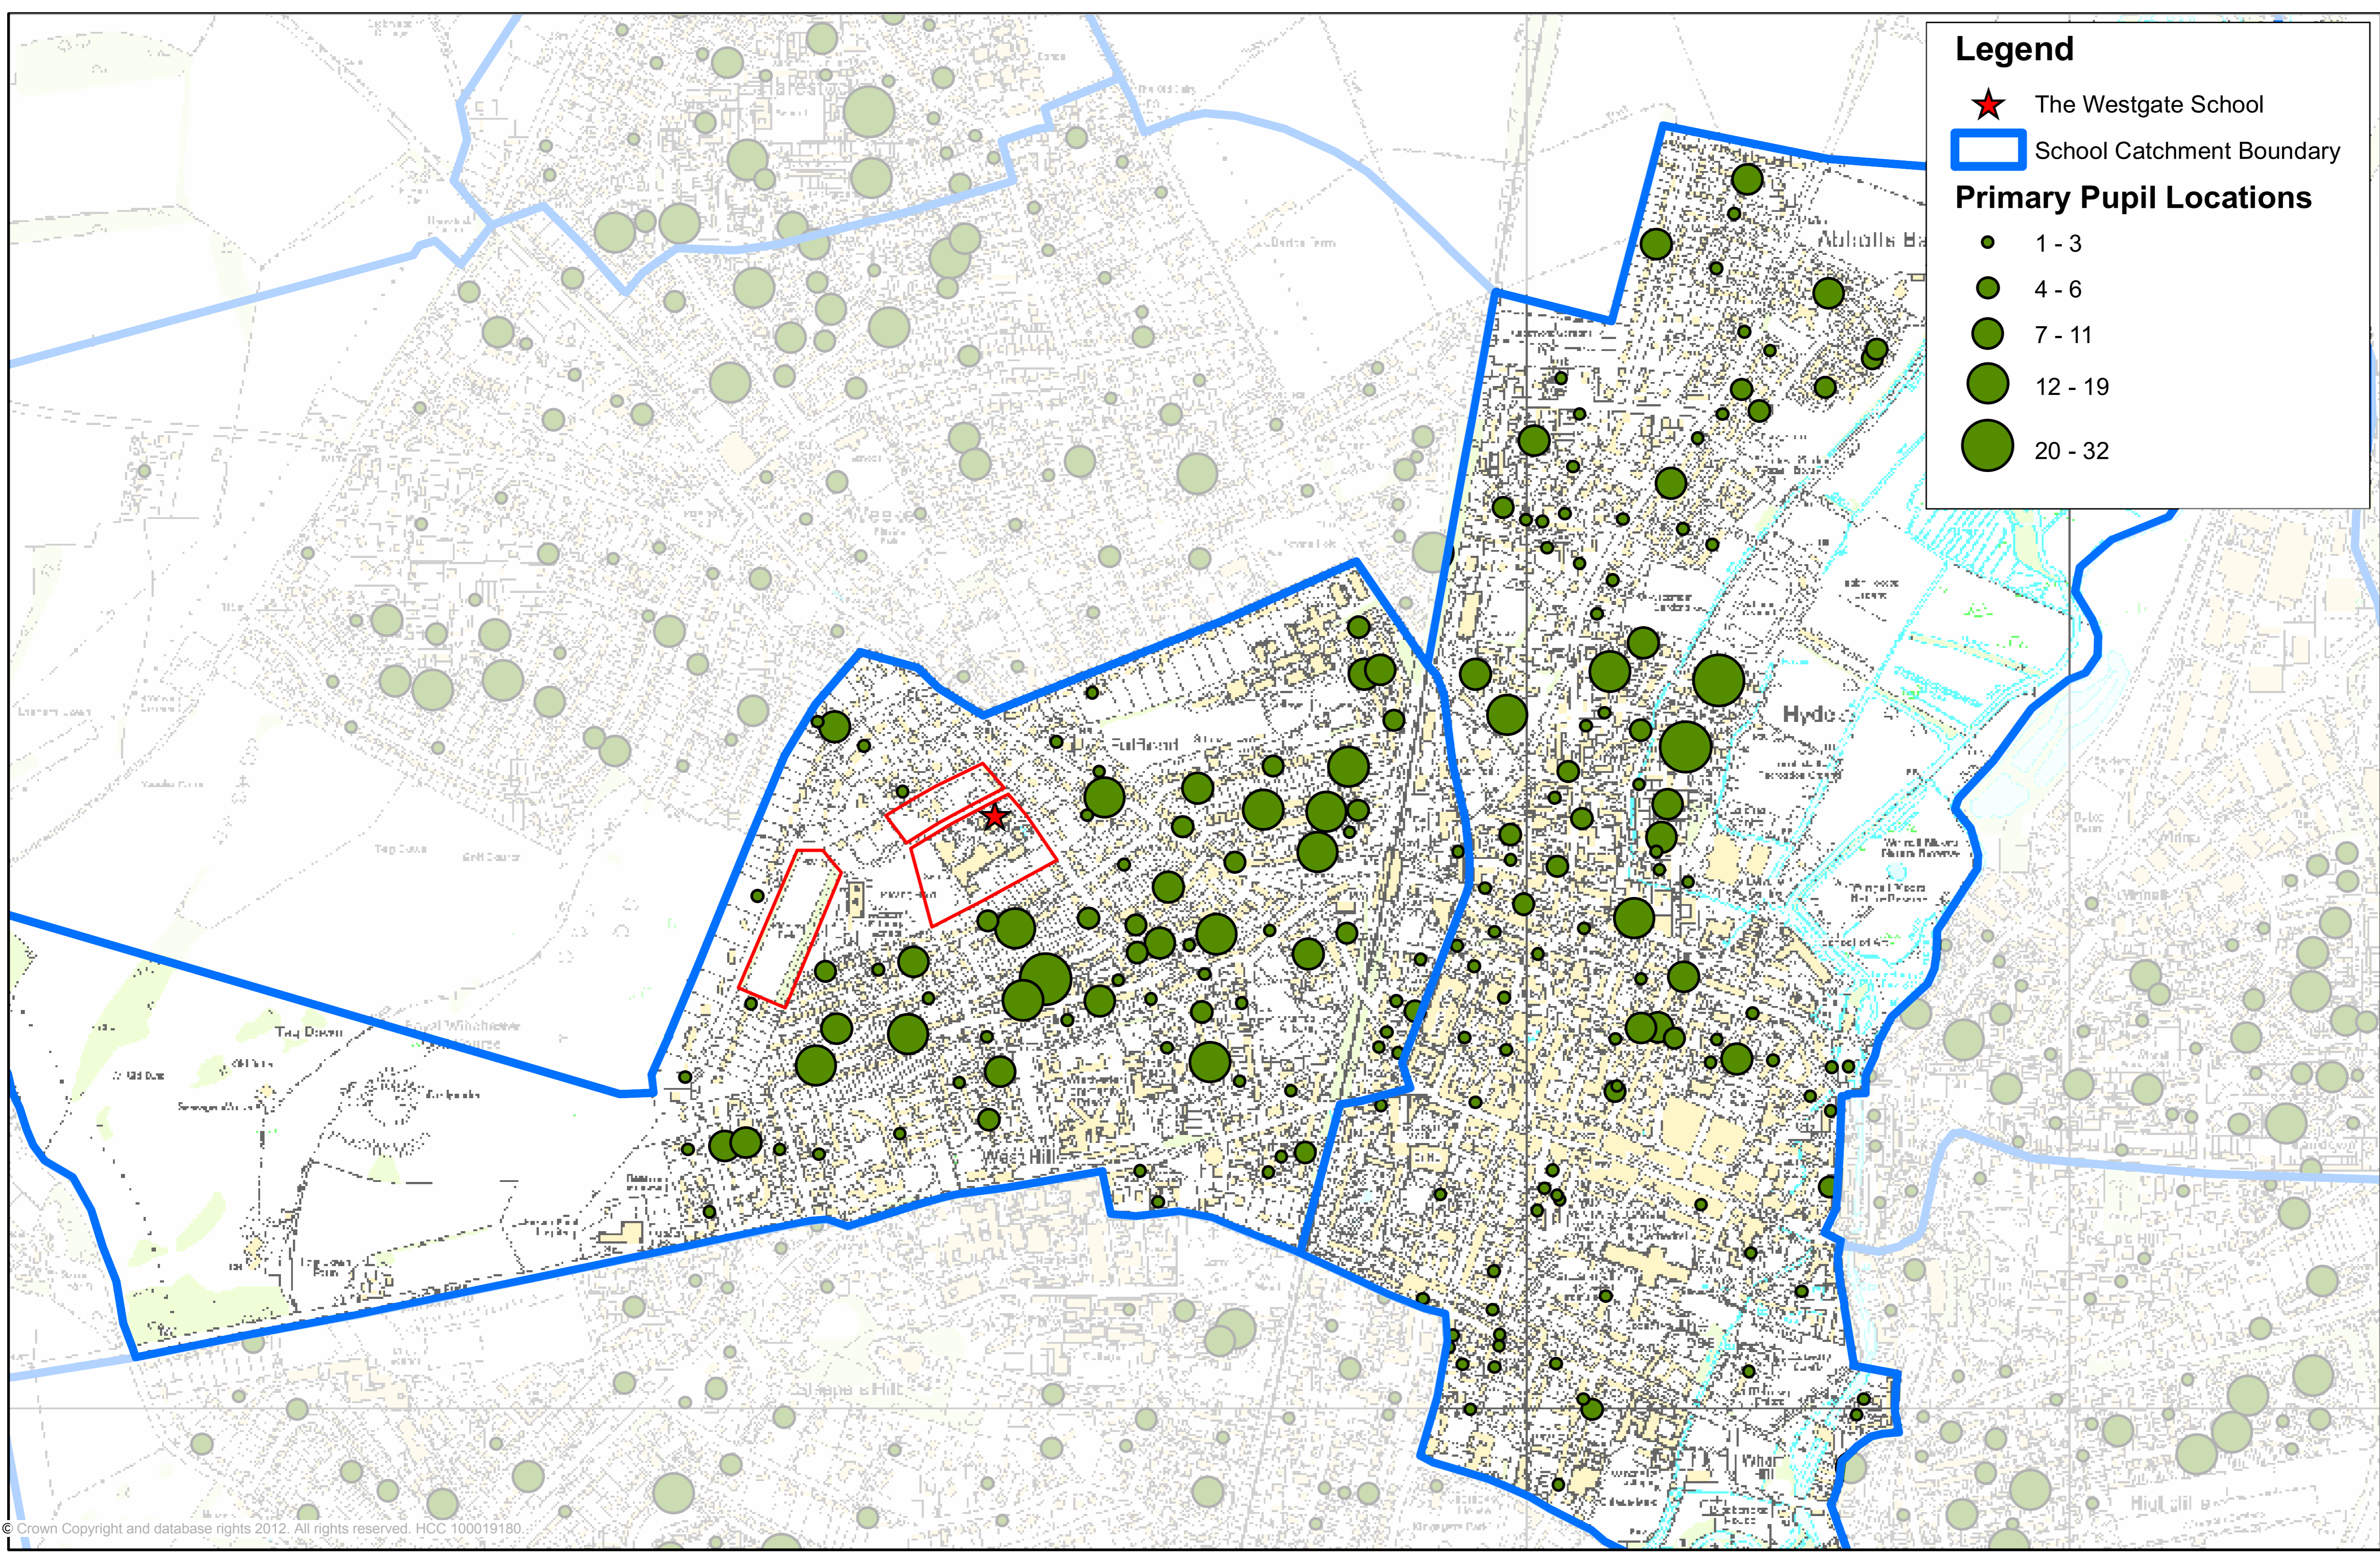

**Westgate All Through School and Nursery**

**Winchester**

2 Form Entry Primary Facilities & 55 Place Nursery.  
New build plus remodelling of existing Rotherly House

**Pupils of Primary Age**

**Legend**

- ★ The Westgate School
- School Catchment Boundary

**Primary Pupil Locations**

- 1 - 3
- 4 - 6
- 7 - 11
- 12 - 19
- 20 - 32

**PLANNING ISSUE**

1:6000 @ A1  
P09788 - A.035  
April 2013

**Winchester: Pupils of Primary Age**

January 2013

Contains Ordnance Survey data  
© Crown copyright and database right 2012