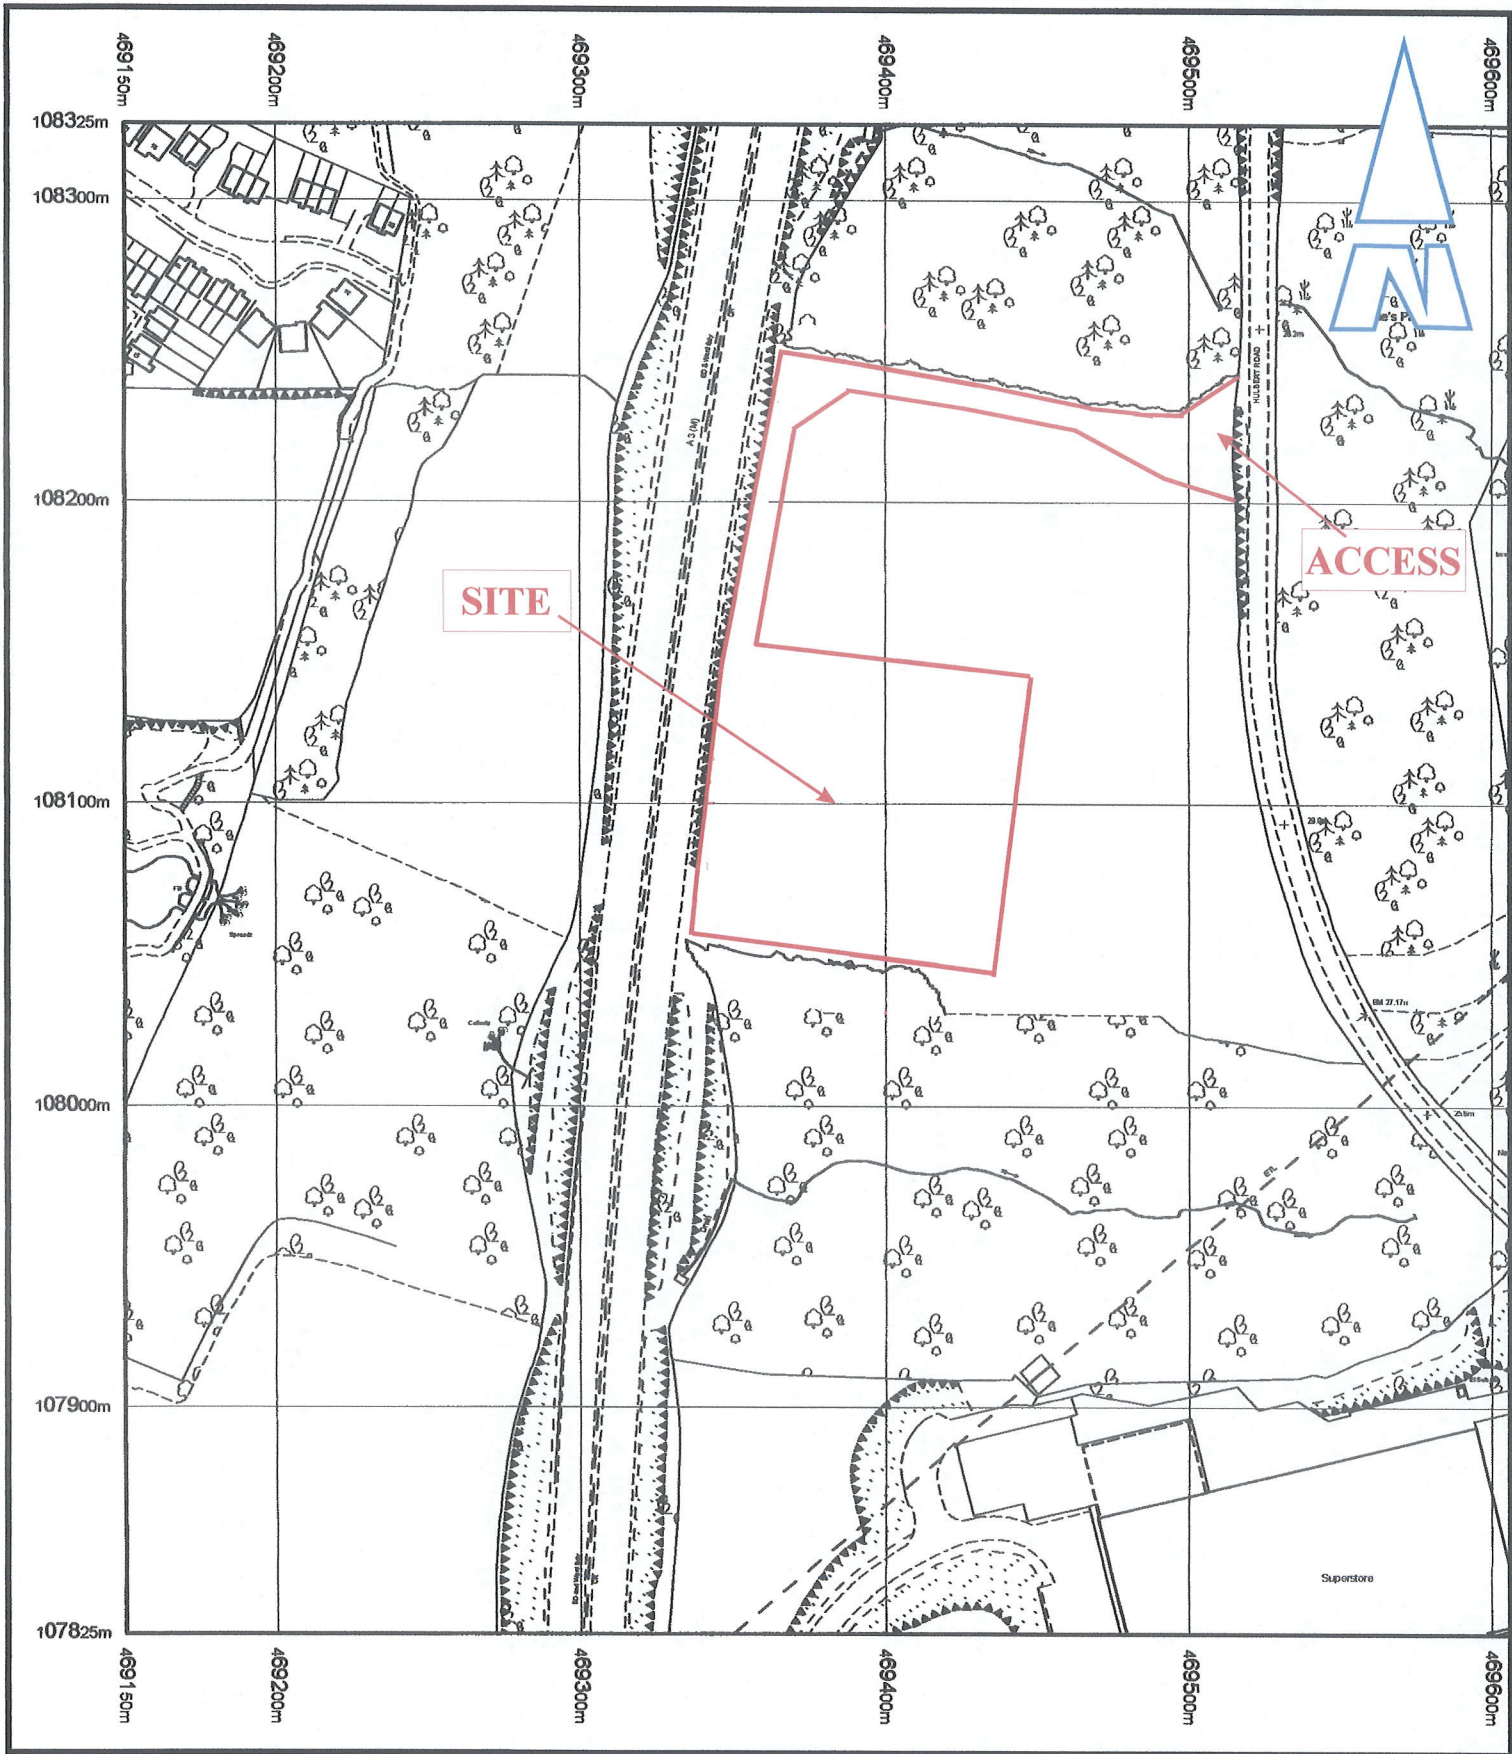

NORTHERN PETROLEUM (GB) LIMITED HAVANT EXPLORATION SITE RED-LINE PLAN

Scale 1:2500

FIGURE 01
01.12.08