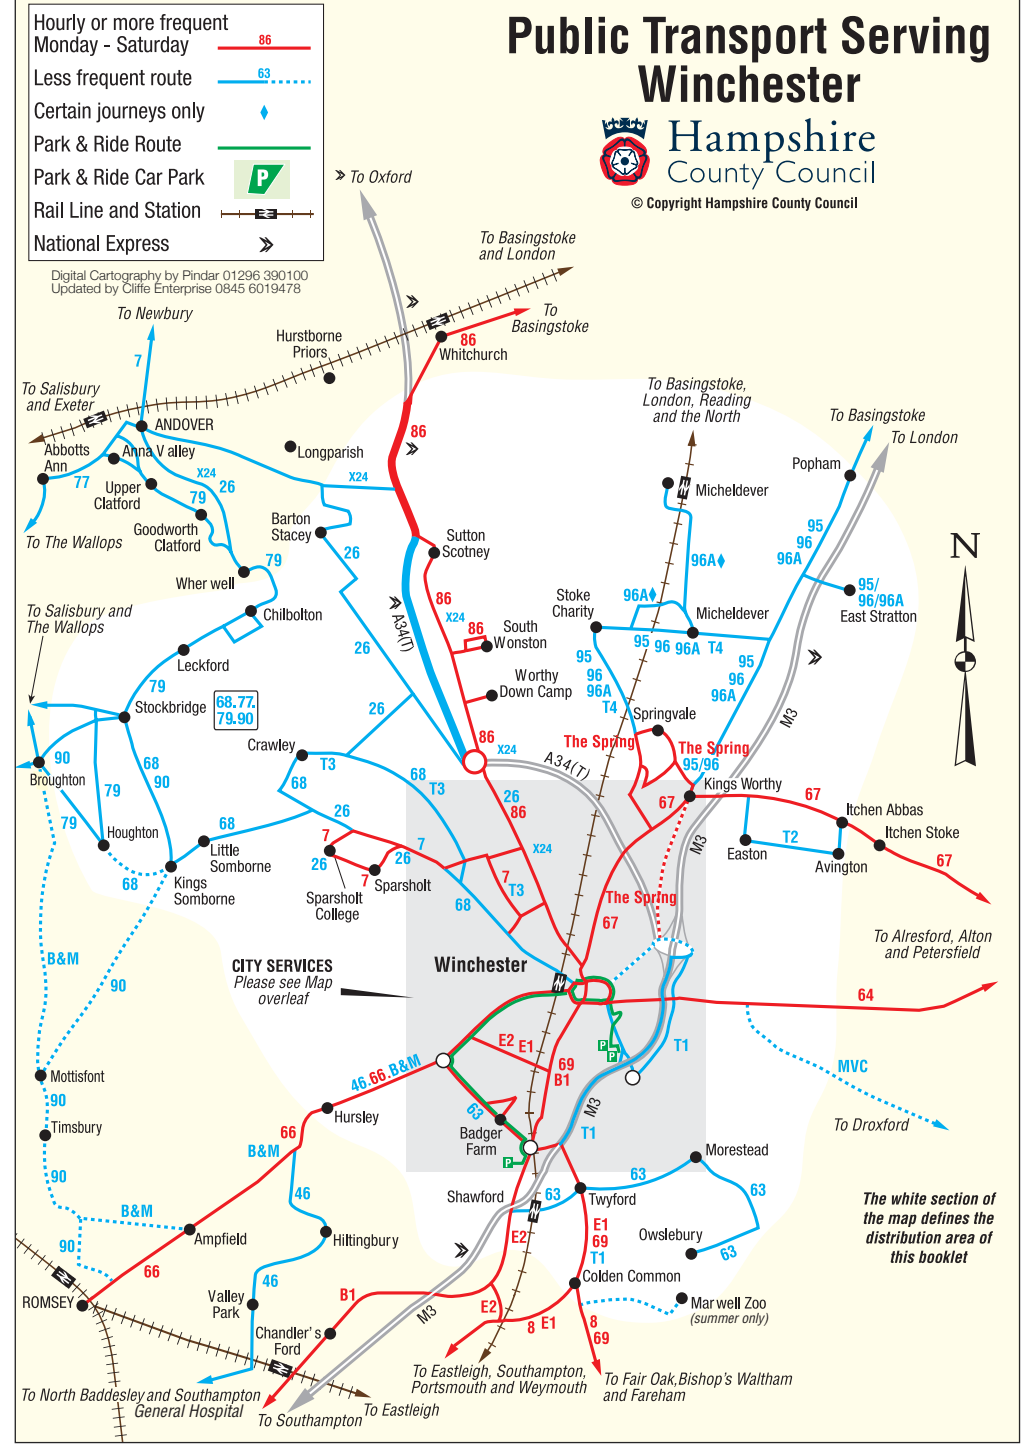

Winchester City Centre Bus Stops

- **Rail Station** 2, E1, E2, 4, 5, 46, 66, P&R **Railway Bridge** 3, 68
- **Broadway** 1 - Stanmore, 4 - Teg Down, P&R, National Express 032, 95, 96, 96A, 310
- **Brooks** 1 - Harestock, E2, 2, 4, 5, 7, X24, 26, 46, 64, 66, 66, 86, 95, 96, 96A, The Spring
- **Castle** 2, E1, E2, 4, 5, 46, 66, P&R
- **City Road** 1, 2, 3, E1, E2, 4, 5, 7, X24, 26, 46, 64, 66, 68, 86, 95, 96, 96A, P&R, The Spring
- **Jewry** 1 - Stanmore, B1, 69, P&R
- **Discovery Centre** 1 - Harestock, 2, E1, E2, 4, 5, T5, 7, X24, 26, 46, 64, 66, 86, 95, 96, 96A, The Spring
- **M&S** 1 - Stanmore, B1, E1, 69, P&R
- **St. Peters** 1 - Winnall, E1, 2, E2, 4, 7, X24, 46, 64, 66, 68, 69, 86, P&R, The Spring
- **St. Thomas' Church** 1 - Stanmore, B1, 69

- **Bus Station - Stand Letter**
- **A** B1, 4 - Highcliffe, 63
- **B** The Spring
- **C** 1 - Winnall
- **D** 3
- **E** 5
- **F** 46, 66,
- **G** 7, E1, E2
- **H** 2, 6A, X24, 26, 68, 69,
- **J** 64, 67