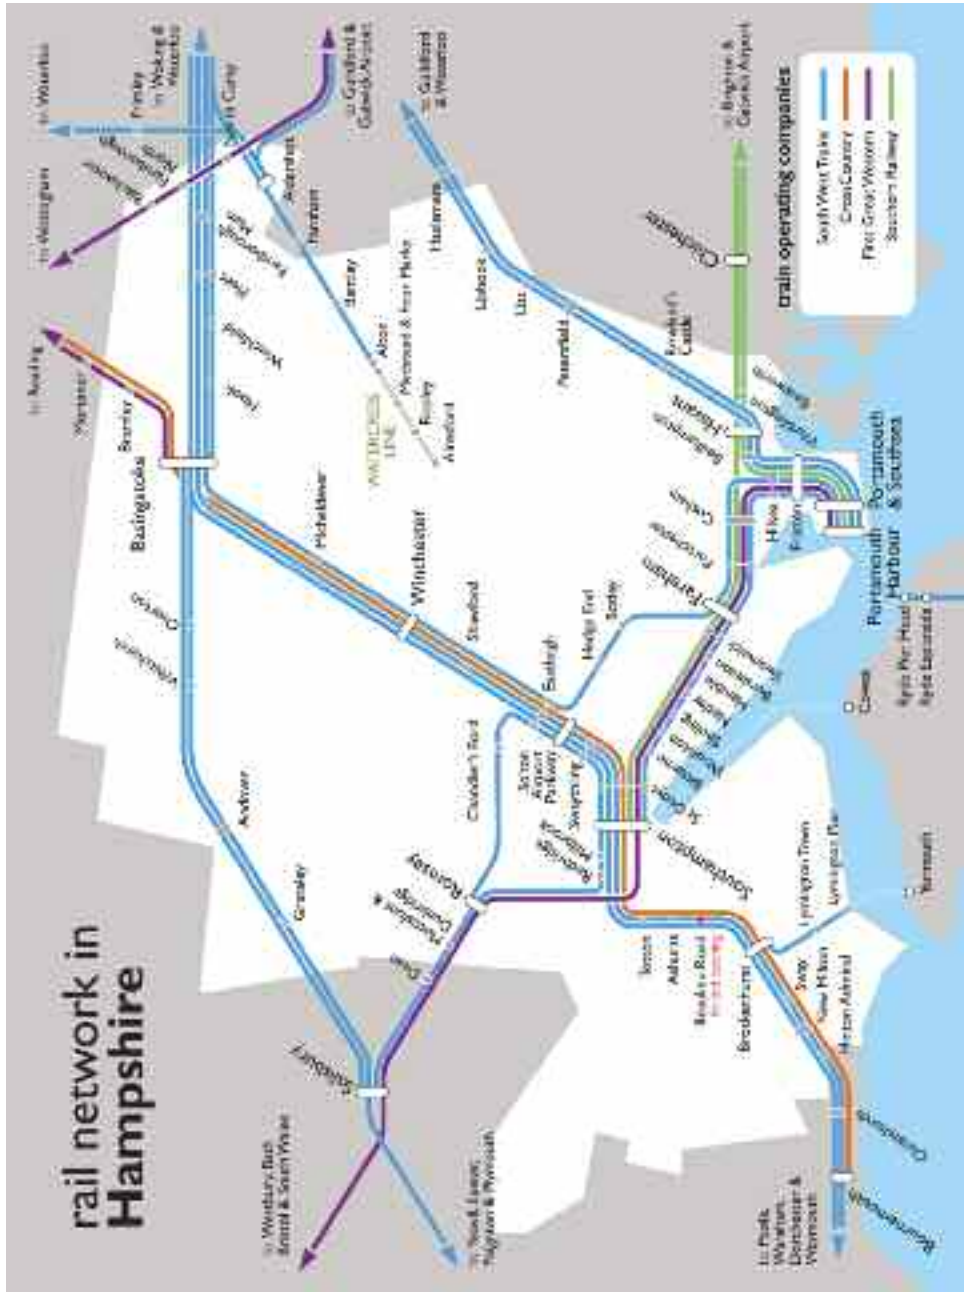

rail network in Hampshire

txt4times

BUS TIMES
SENT DIRECT
TO YOUR MOBILE