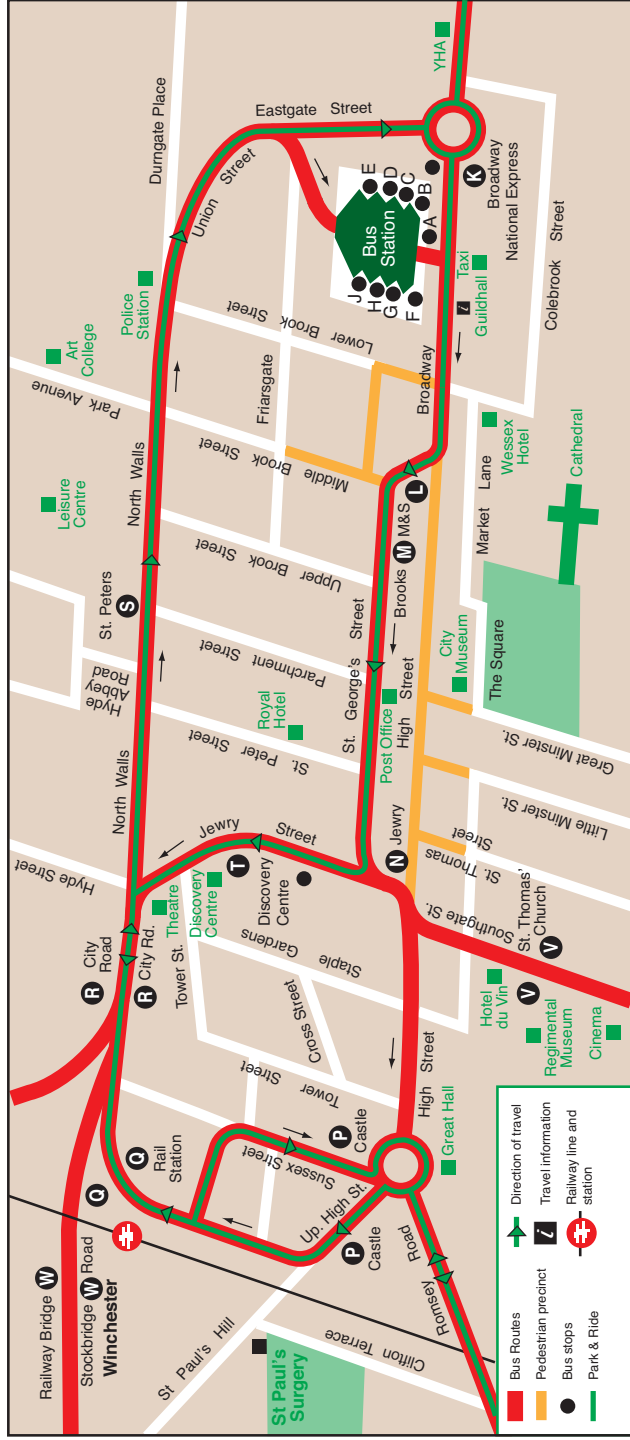

Winchester City Centre Bus Stops

- **Rail Station** 2, E1, E2, 4, 5, 46, 66, P&R **Railway Bridge** 3, 68
- **Broadway** 1 - Stanmore, 4 - Teg Down, P&R, National Express 032, 95, 96, 96A, 310
- **Brooks** 1 - Harestock, E2, 2, 4, 5, 7, X24, 26, 46, 64, 66, 66, 86, 95, 96, 96A, The Spring
- **Castle** 2, E1, E2, 4, 5, 46, 66, P&R
- **City Road** 1, 2, 3, E1, E2, 4, 5, 7, X24, 26, 46, 64, 66, 68, 86, 95, 96, 96A, P&R, The Spring
- **Jewry** 1 - Stanmore, B1, 69, P&R
- **Discovery Centre** 1 - Harestock, 2, E1, E2, 4, 5, T5, 7, X24, 26, 46, 64, 66, 86, 95, 96, 96A, The Spring
- **M&S** 1 - Stanmore, B1, E1, 69, P&R
- **St. Peters** 1 - Winnall, E1, 2, E2, 4, 7, X24, 46, 64, 66, 68, 69, 86, P&R, The Spring
- **St. Thomas' Church** 1 - Stanmore, B1, 69

- **Bus Station - Stand Letter**
- **A** B1, 4 - Highcliffe, 63
- **B** The Spring
- **C** 1 - Winnall
- **D** 3
- **E** 5
- **F** 46, 66,
- **G** 7, E1, E2
- **H** 2, 6A, X24, 26, 68, 69,
- **J** 64, 67