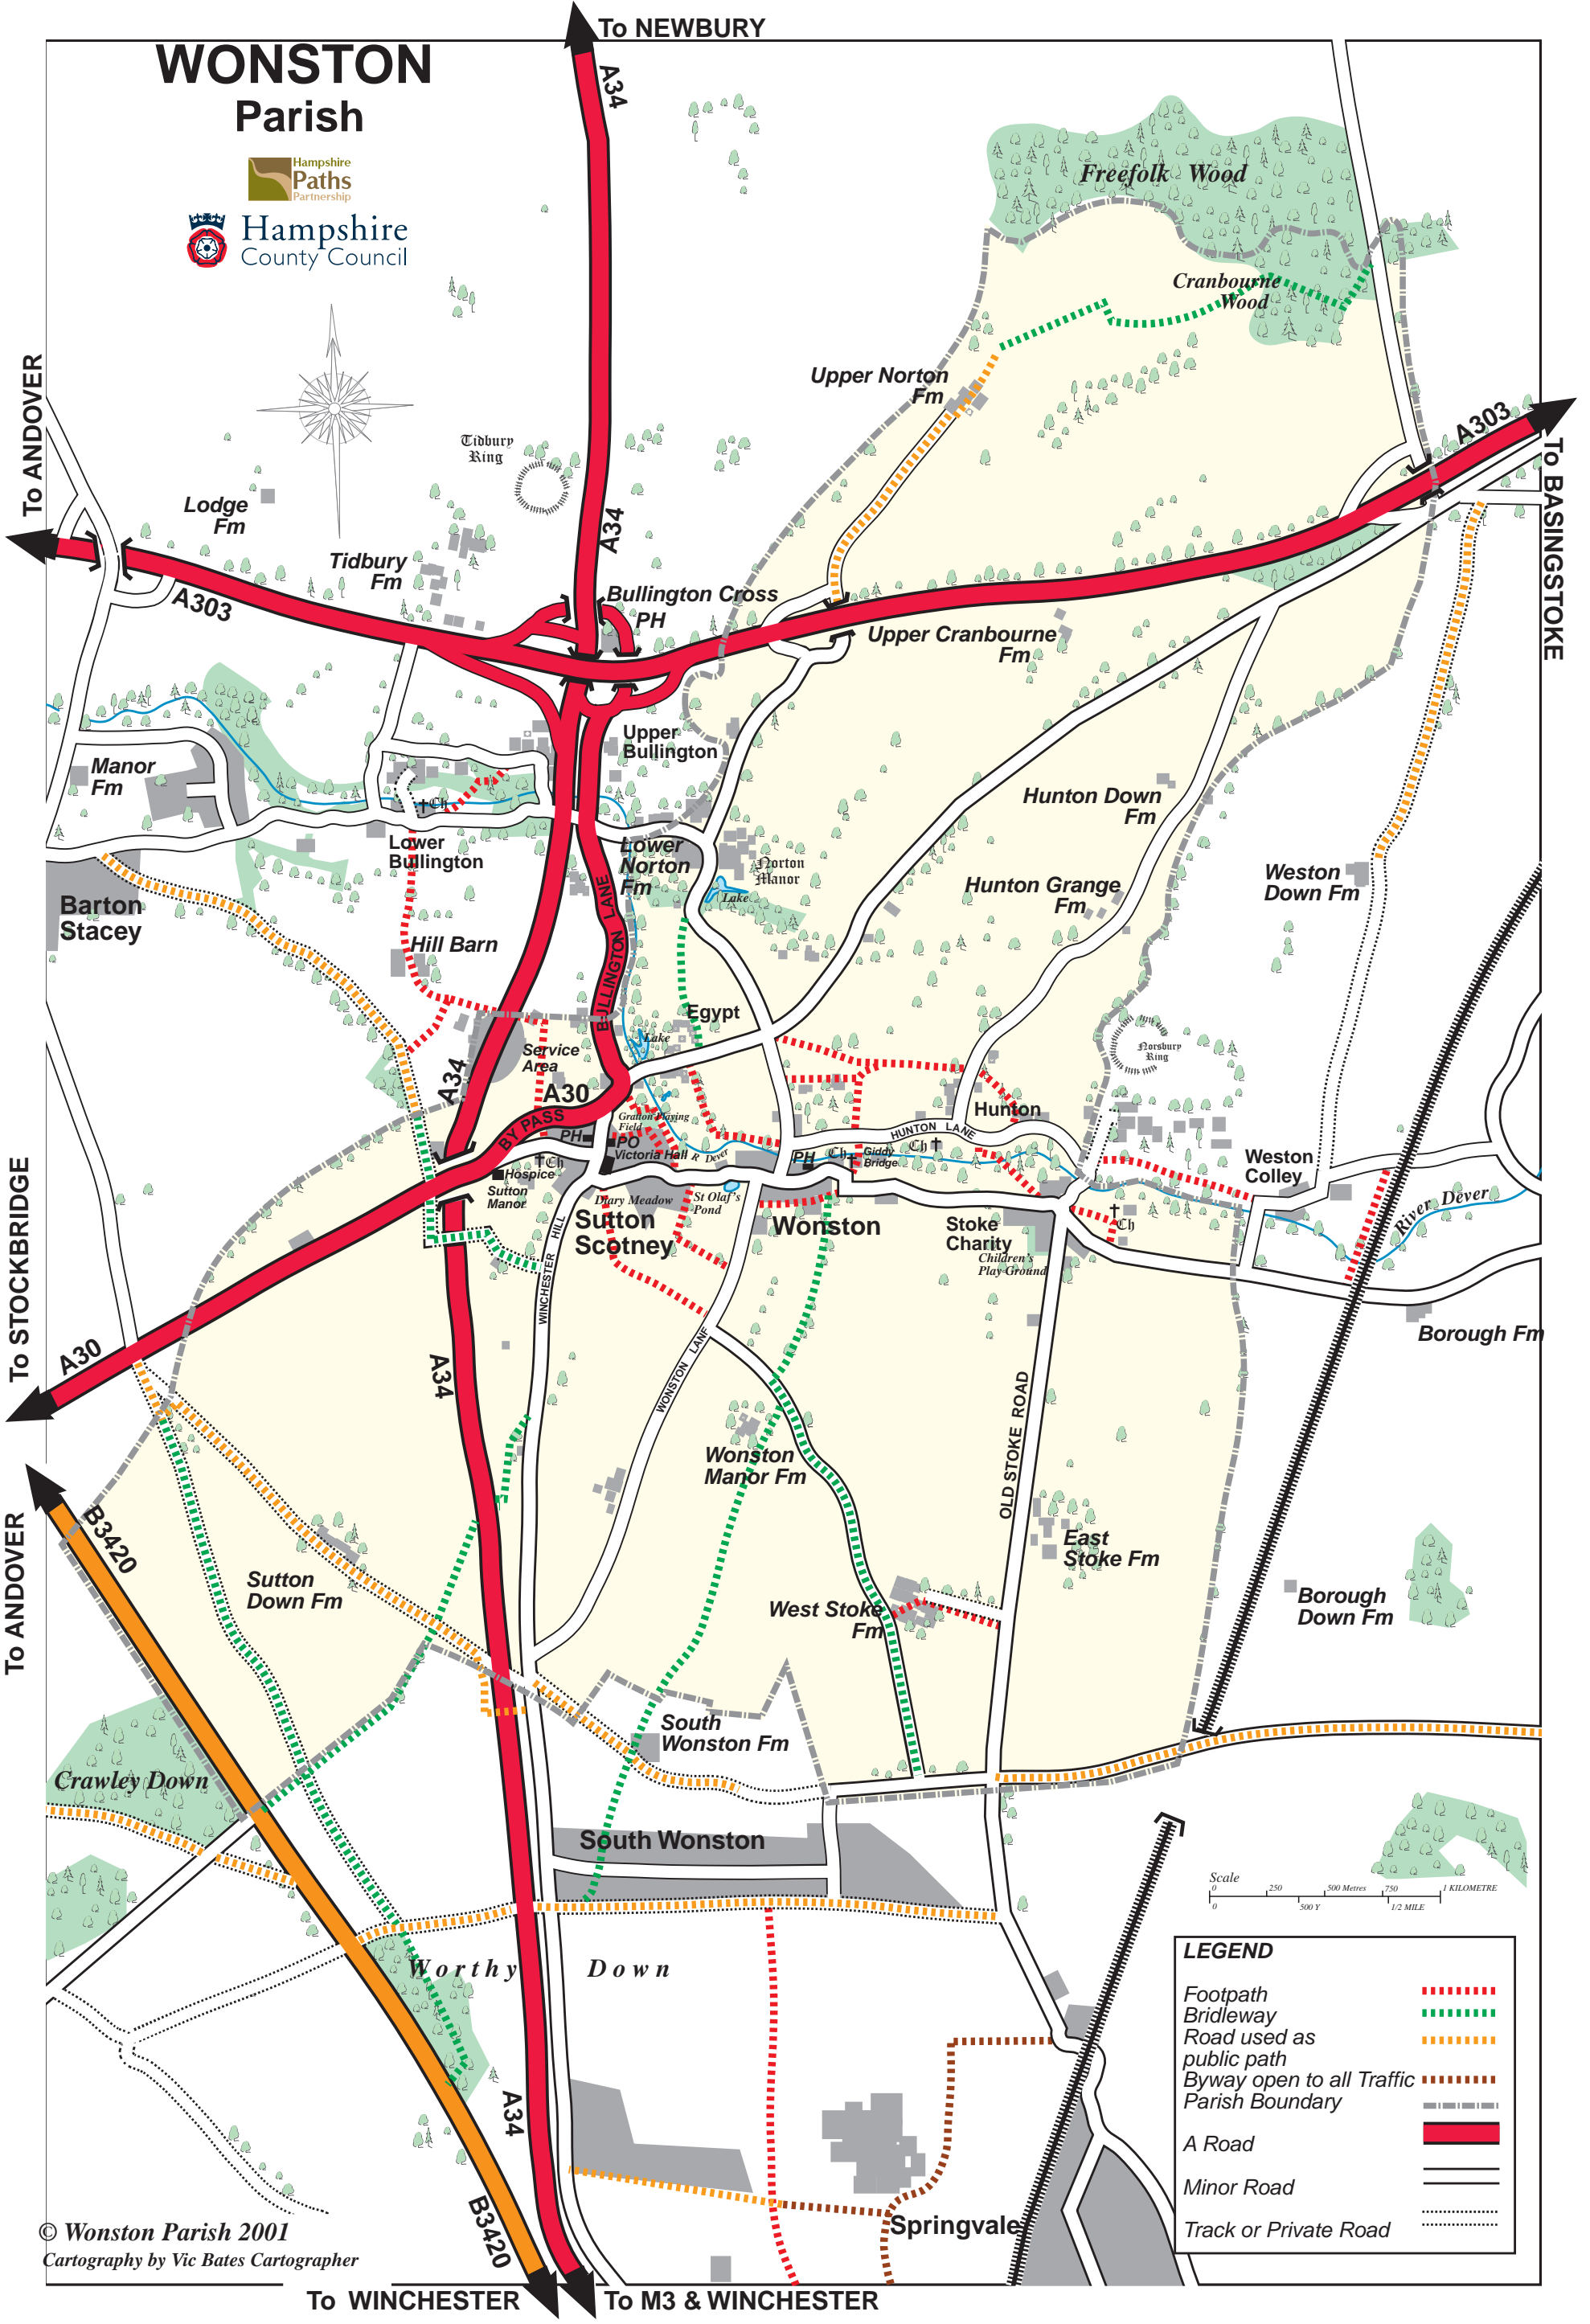

# WONSTON Parish

LEGEND	
Footpath	.....
Bridleway	.....
Road used as public path	.....
Byway open to all Traffic	.....
Parish Boundary	.....
A Road	—————
Minor Road	—————
Track or Private Road	.....

© Wonston Parish 2001  
Cartography by Vic Bates Cartographer

To ANDOVER To STOCKBRIDGE To ANDOVER To WINCHESTER To M3 & WINCHESTER To BASINGSTOKE